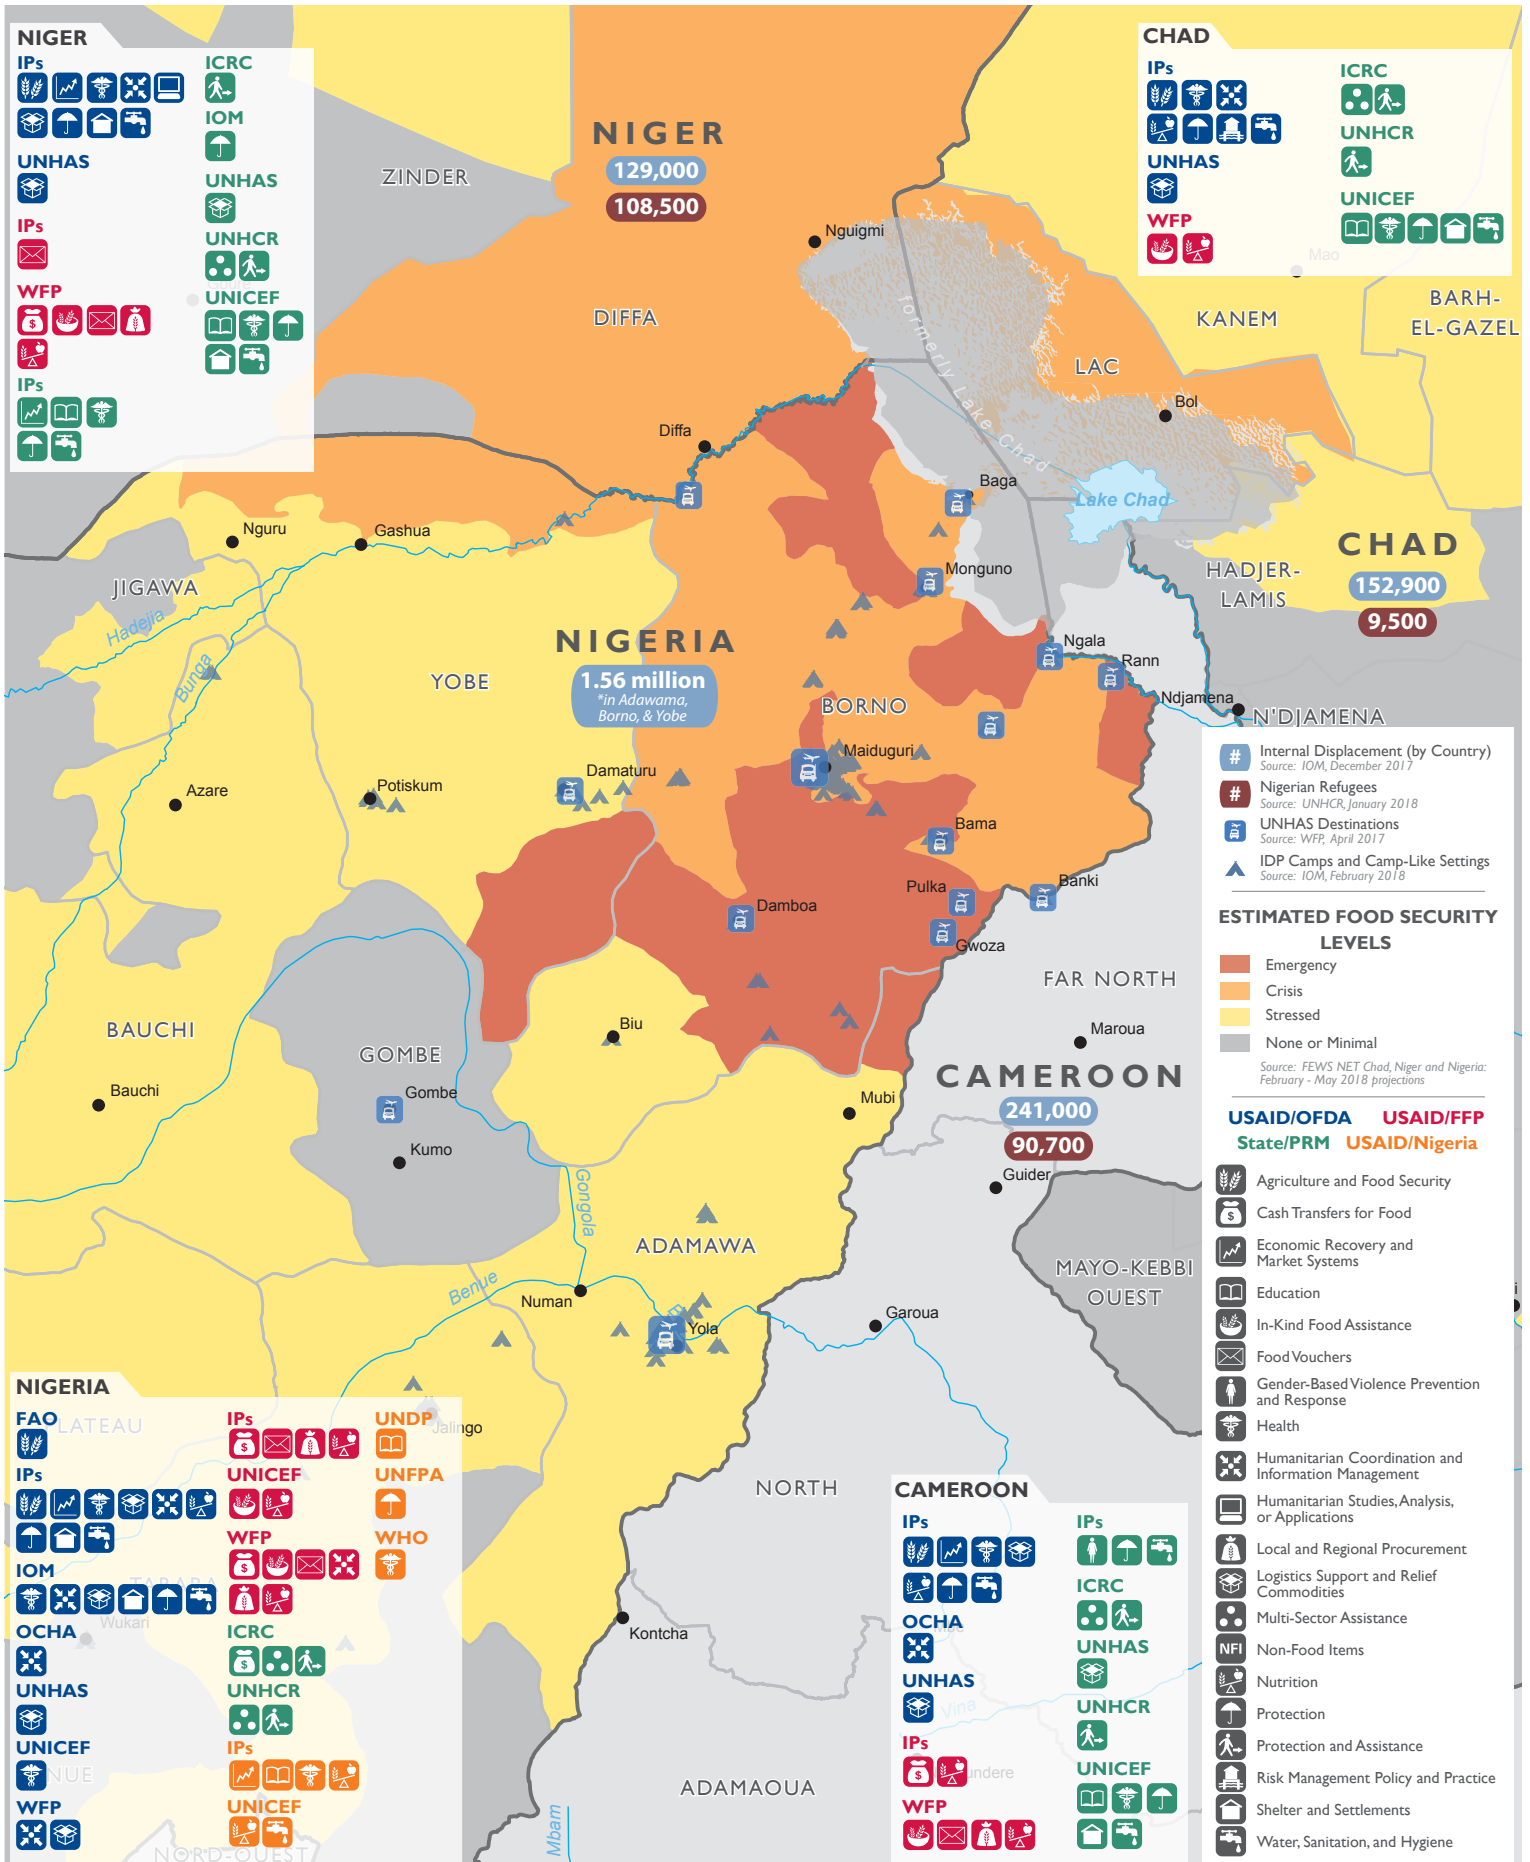

USAID
FROM THE AMERICAN PEOPLE

ACTIVE USAID PROGRAMS FOR THE LAKE CHAD BASIN RESPONSE

Last Updated 02/09/18

The boundaries and names used on this map do not imply official endorsement or acceptance by the U.S. Government.