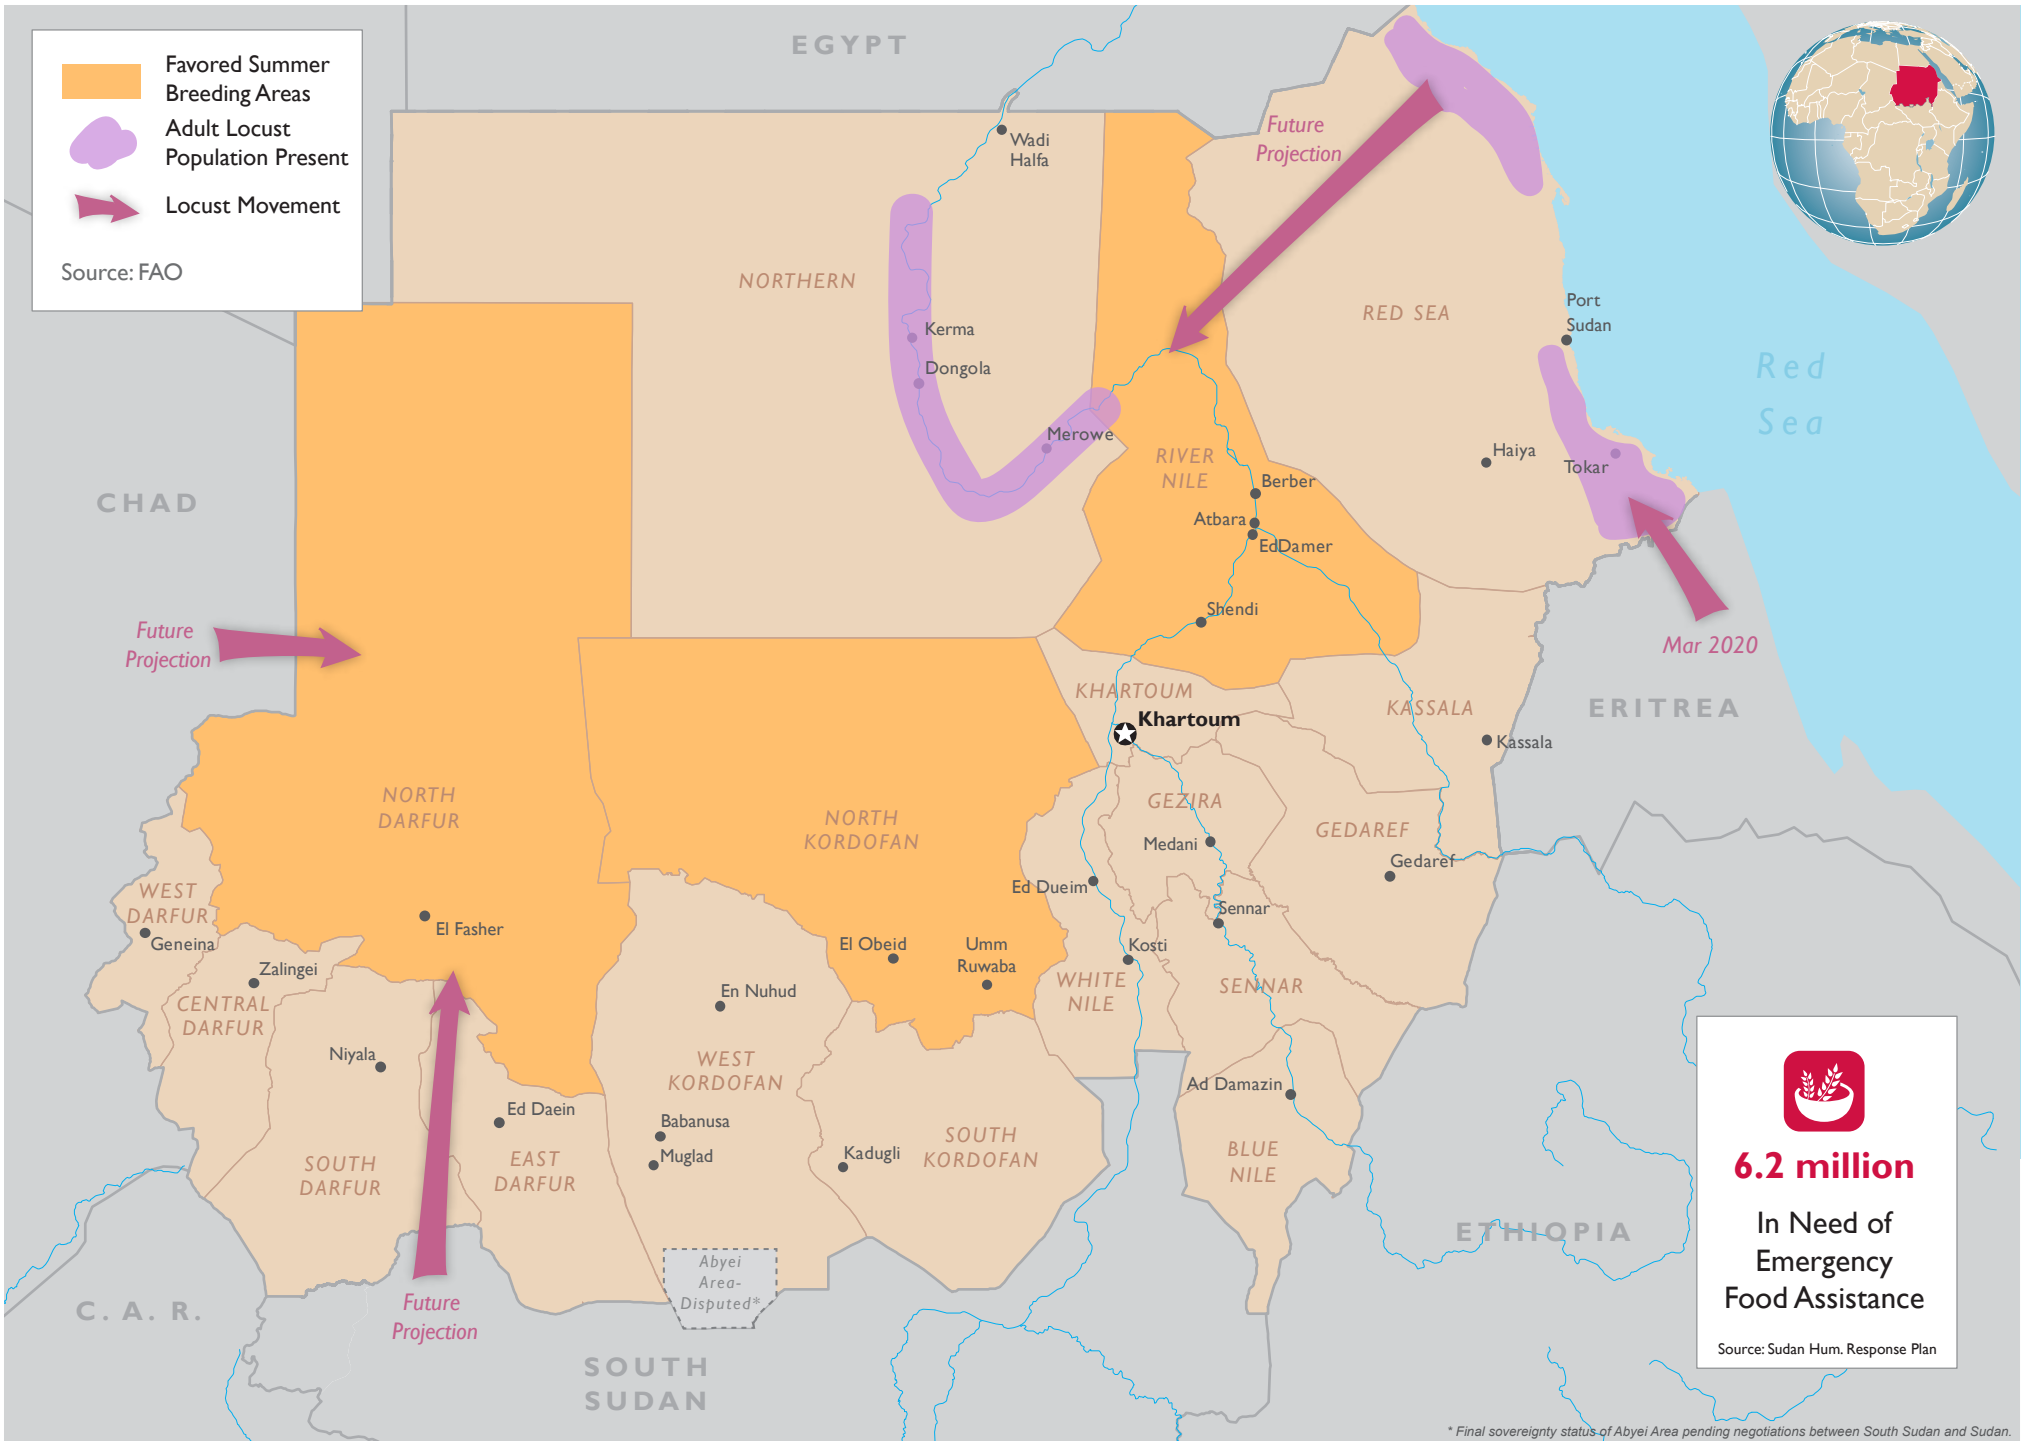

-  Favored Summer Breeding Areas
-  Adult Locust Population Present
-  Locust Movement

Source: FAO

**6.2 million**  
In Need of  
Emergency  
Food Assistance

Source: Sudan Hum. Response Plan

\* Final sovereignty status of Abyei Area pending negotiations between South Sudan and Sudan.