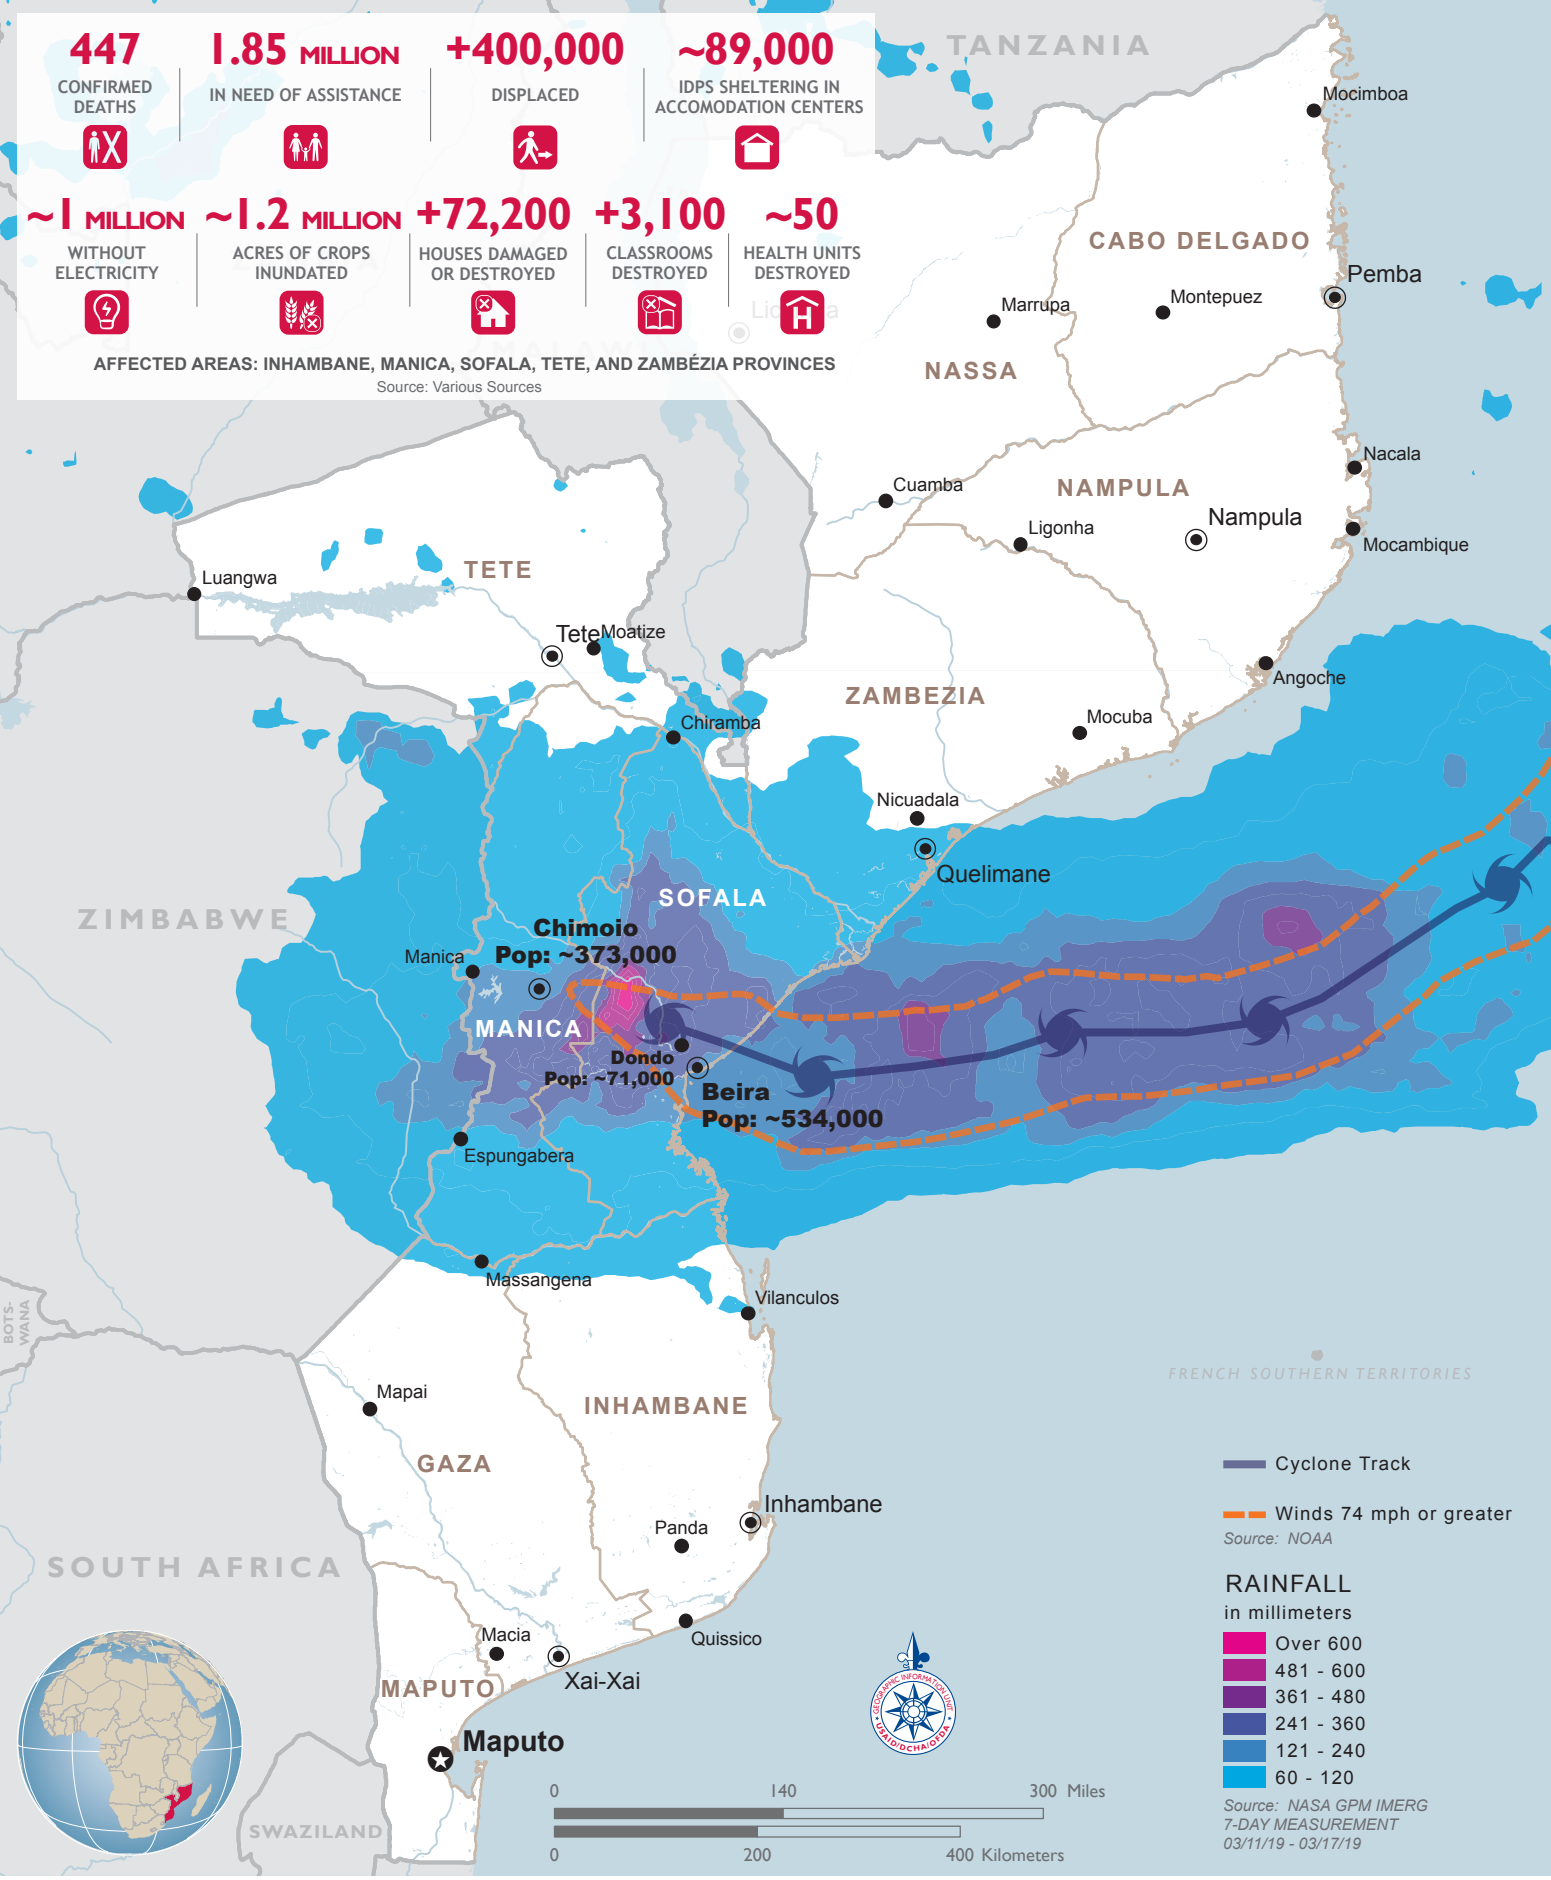

447 CONFIRMED DEATHS 	1.85 MILLION IN NEED OF ASSISTANCE 	+400,000 DISPLACED 	~89,000 IDPS SHELTERING IN ACCOMMODATION CENTERS
~1 MILLION WITHOUT ELECTRICITY 	~1.2 MILLION ACRES OF CROPS INUNDATED 	+72,200 HOUSES DAMAGED OR DESTROYED 	+3,100 CLASSROOMS DESTROYED
~50 HEALTH UNITS DESTROYED 			

AFFECTED AREAS: INHAMBANE, MANICA, SOFALA, TETE, AND ZAMBÉZIA PROVINCES
Source: Various Sources

— Cyclone Track
- - - Winds 74 mph or greater
Source: NOAA

RAINFALL
in millimeters

- Over 600
- 481 - 600
- 361 - 480
- 241 - 360
- 121 - 240
- 60 - 120

Source: NASA GPM IMERG
7-DAY MEASUREMENT
03/11/19 - 03/17/19