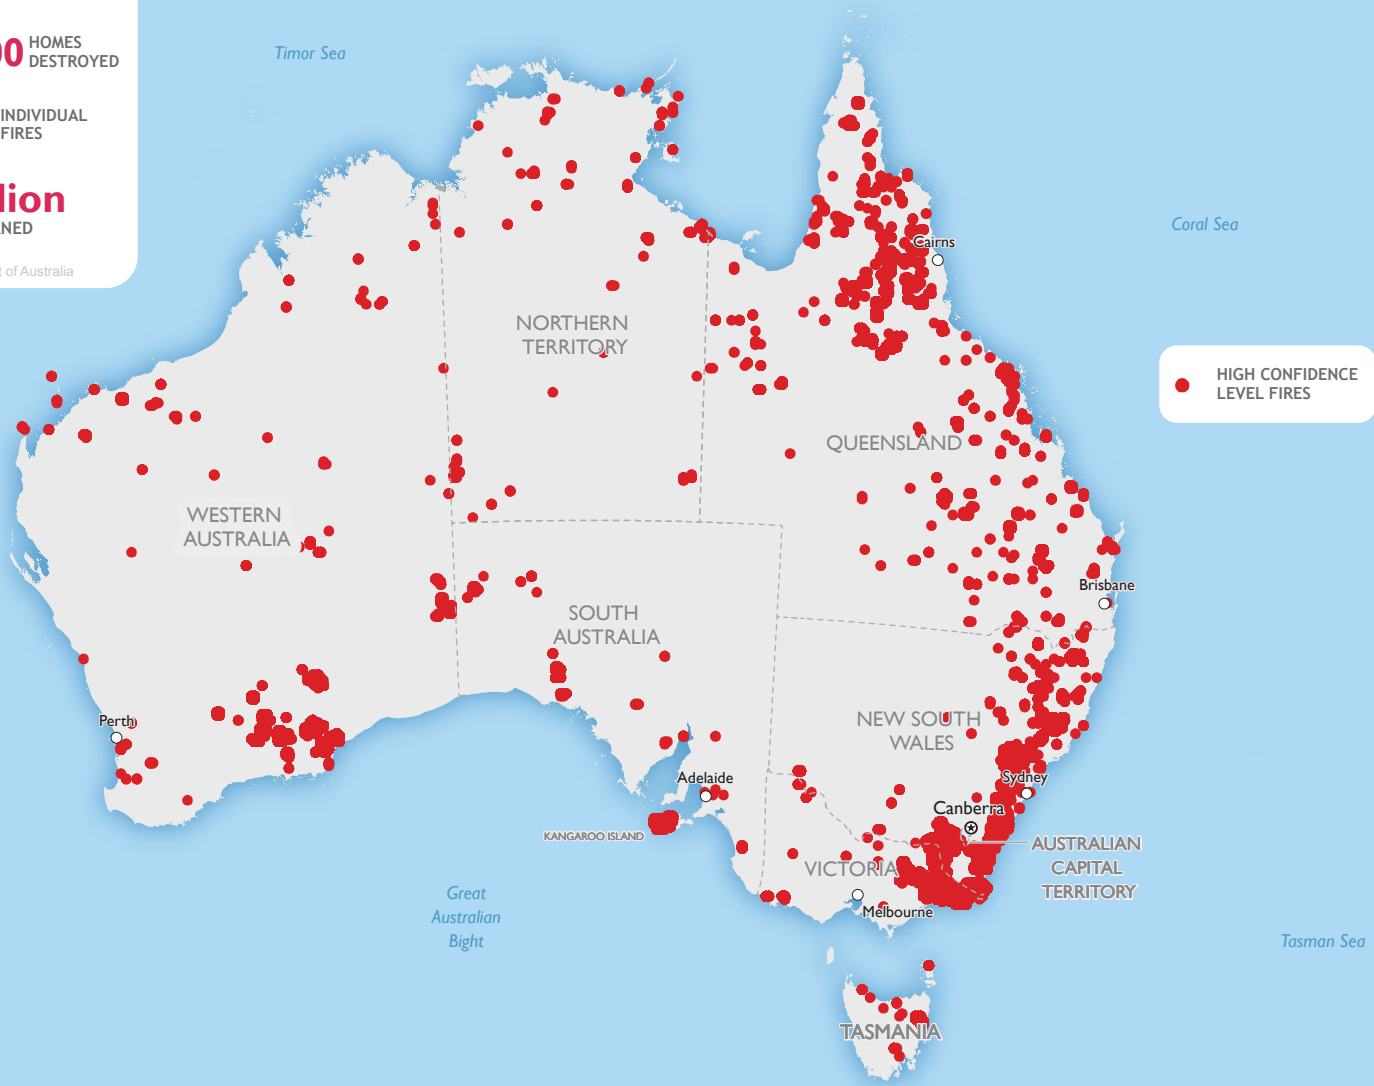

 **AT LEAST 26 DEATHS**

 **NEARLY 2,100 HOMES DESTROYED**

 **MORE THAN 200 INDIVIDUAL FIRES**

17 Million ACRES BURNED

Source: Government of Australia

250 mi
250 km