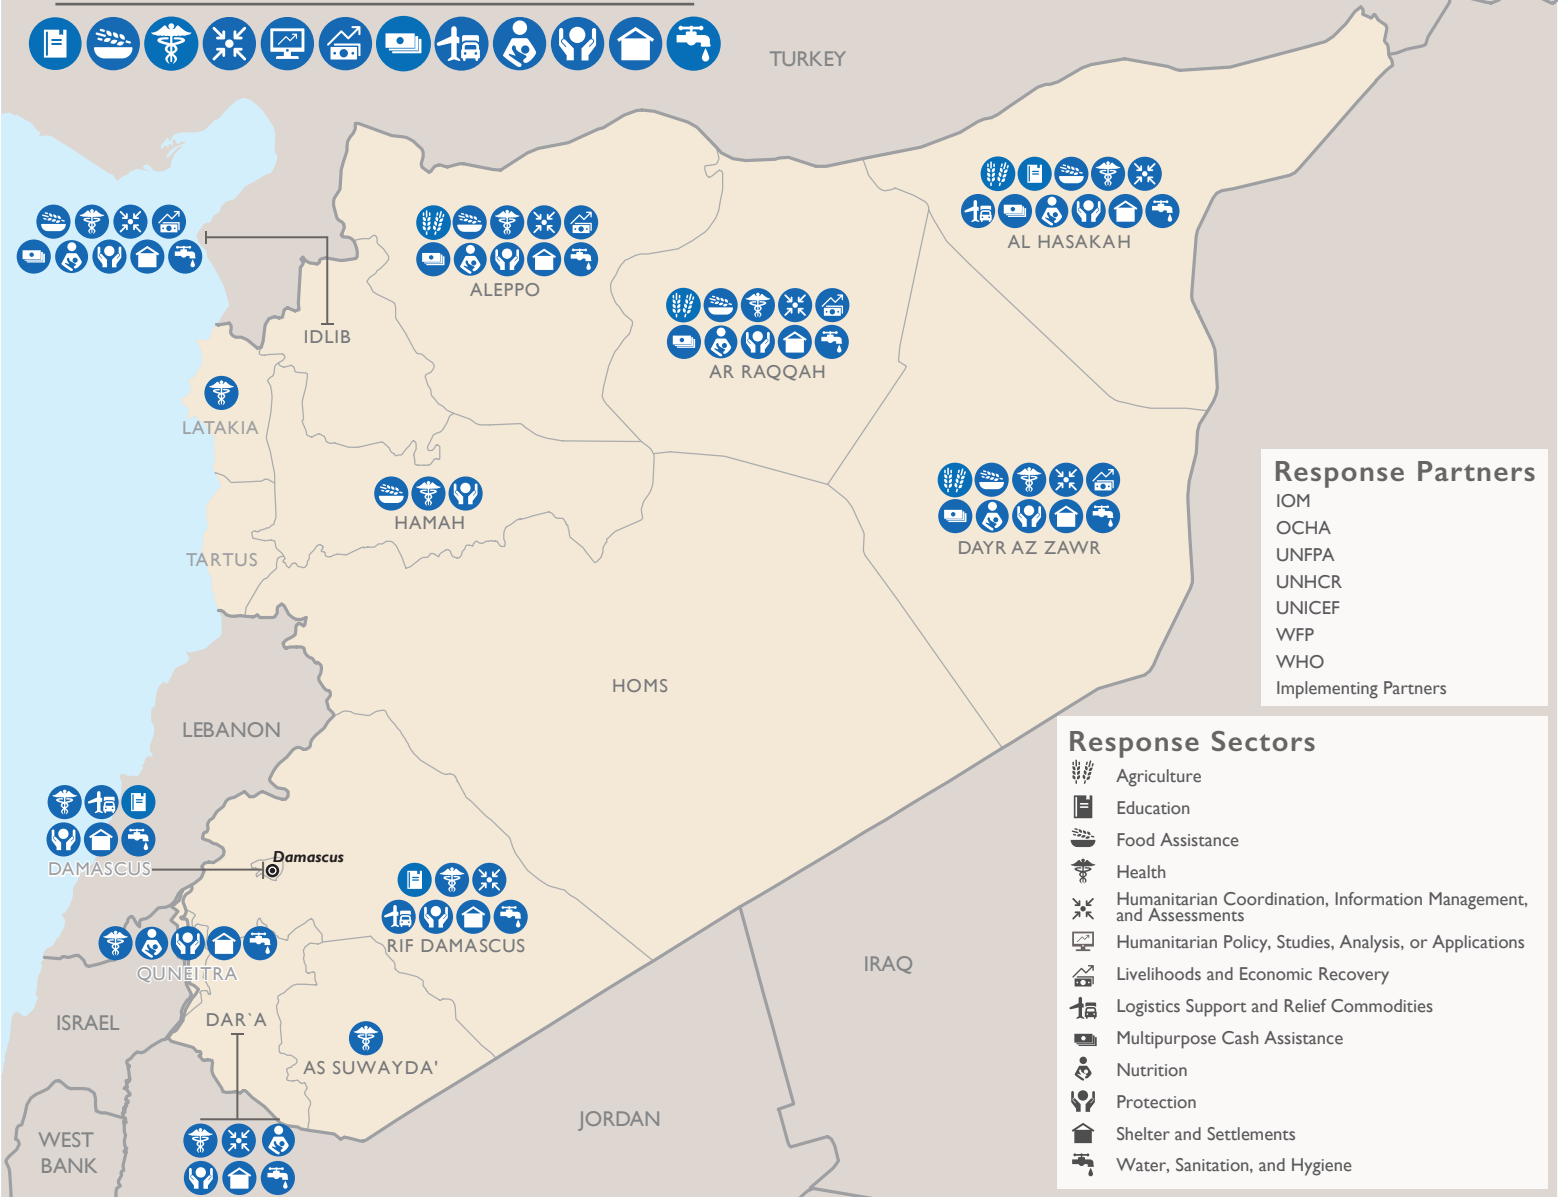

SYRIA COUNTRYWIDE PROGRAMS

This map represents USG-supported programs active as of 09/03/21.

Partner activities are contingent upon access to conflict-affected areas and security concerns.

IDPs By Governorate AS OF JULY 2021

Syria Regional Response Programs