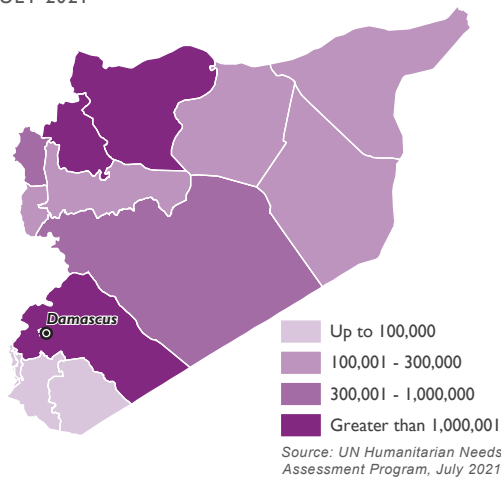

SYRIA COUNTRYWIDE PROGRAMS

This map represents USG-supported programs active as of 09/03/21.

Partner activities are contingent upon access to conflict-affected areas and security concerns.

IDPs By Governorate AS OF JULY 2021

Syria Regional Response Programs