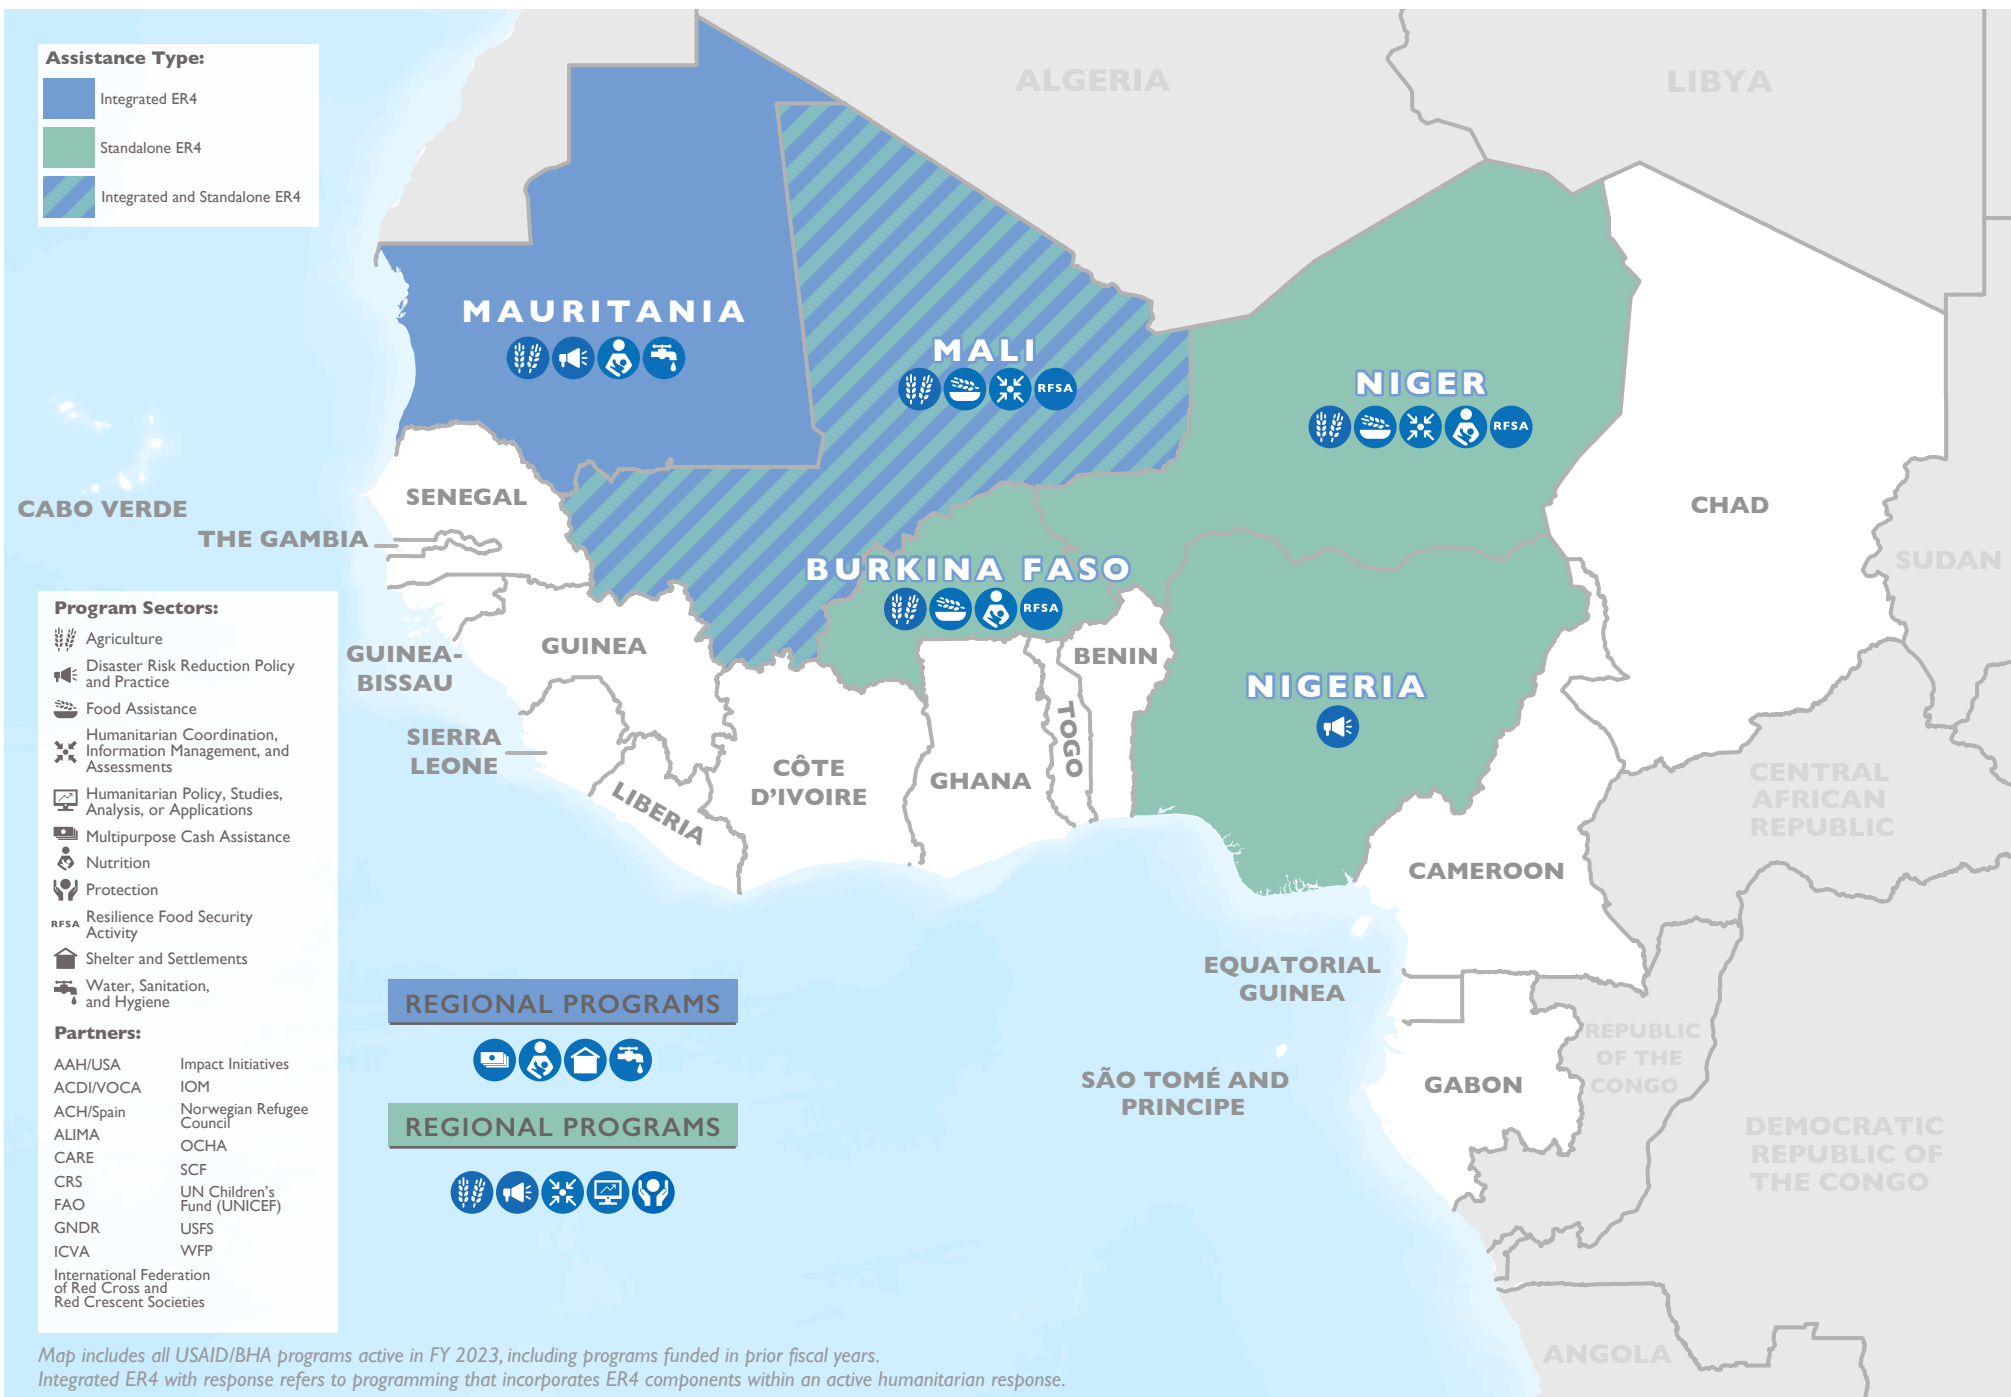

# WEST AFRICA

## USAID/BHA Early Recovery, Risk Reduction, and Resilience (ER4) Assistance

Map includes all USAID/BHA programs active in FY 2023, including programs funded in prior fiscal years. Integrated ER4 with response refers to programming that incorporates ER4 components within an active humanitarian response.