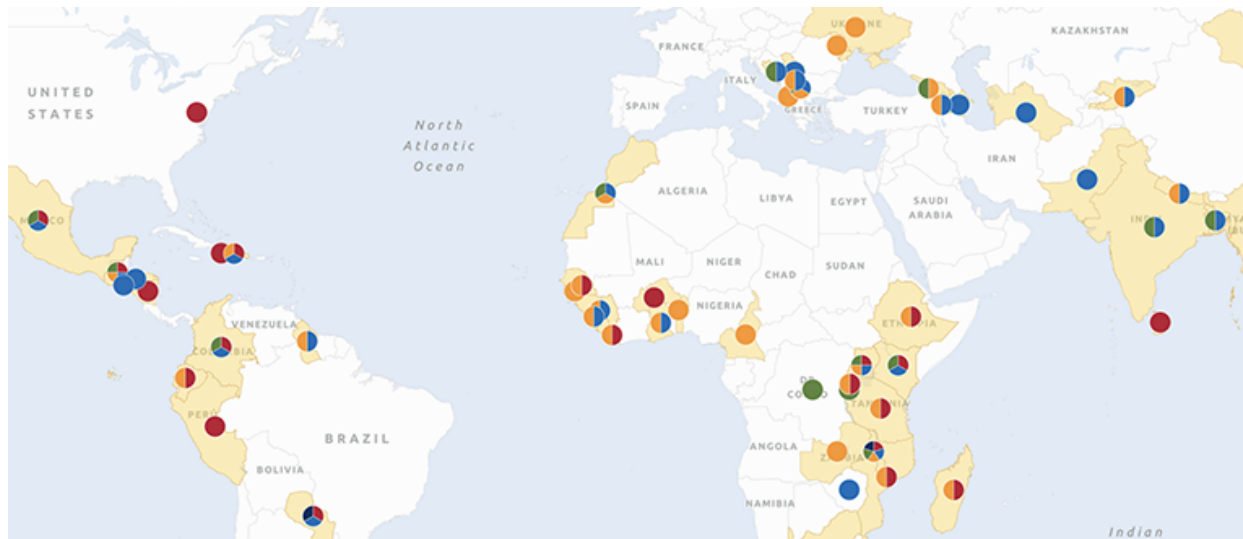

PROGRAMS AND OPPORTUNITIES

- [Cooperative Development Program](#) (CDP): Investing in cooperatives and credit unions around the world to build social cohesion, stabilize economies, and support local communities.
- [Local Works](#): Working with USAID Missions to drive innovation and experimentation in locally led development.
- [Locally Led Development Research](#) (LLD Research): Generating evidence and learning to drive a more effective approach to locally led development.
- [Locally Led Development Annual Program Statement](#) (APS): Enabling USAID Missions to solicit, co-create, and fund innovative approaches to locally led development.
- [Unsolicited Solutions for Locally Led Development](#) (US4LLD): Supporting innovative ideas for locally led development.
- [Small Project Assistance Program](#) (SPA): Partnering with the Peace Corps to address community priorities and boost local capacity.

WHERE WE WORK

LLDI works in every region around the world. [Visit the interactive map](#) for additional details.

CONTACT US

Questions? Please contact localsustainability@usaid.gov.