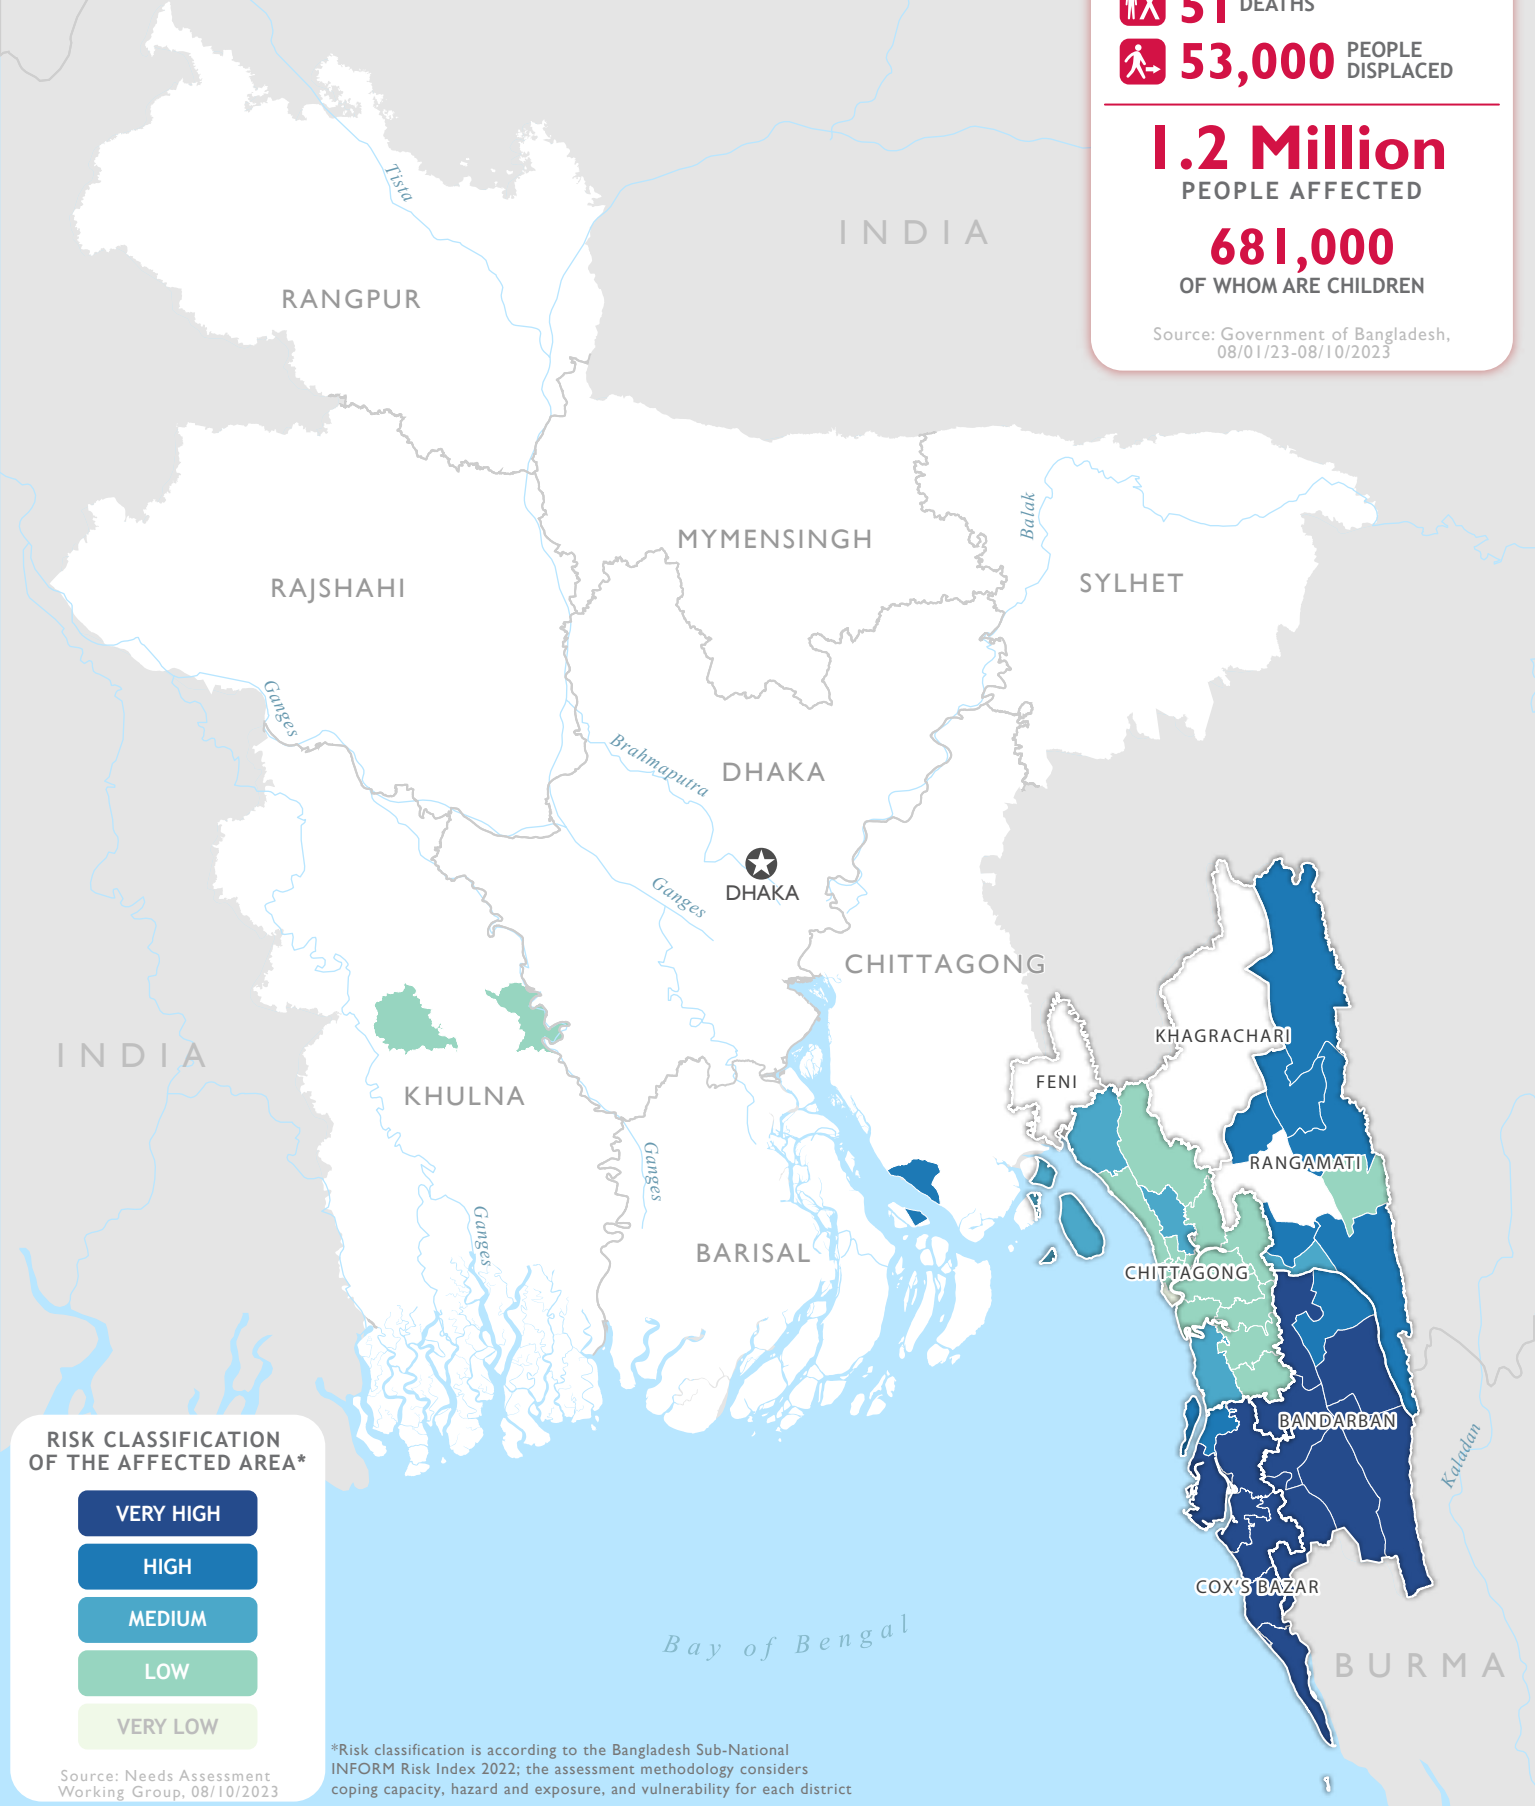

BANGLADESH

Declaration of Humanitarian Need (DHN)
Heavy Monsoon Rainfall, Floods, & Landslides

50 mi
50 km

 **51** DEATHS

 **53,000** PEOPLE DISPLACED

1.2 Million
PEOPLE AFFECTED

681,000
OF WHOM ARE CHILDREN

Source: Government of Bangladesh, 08/01/23-08/10/2023

RISK CLASSIFICATION OF THE AFFECTED AREA*

- VERY HIGH
- HIGH
- MEDIUM
- LOW
- VERY LOW

Source: Needs Assessment Working Group, 08/10/2023

*Risk classification is according to the Bangladesh Sub-National INFORM Risk Index 2022; the assessment methodology considers coping capacity, hazard and exposure, and vulnerability for each district