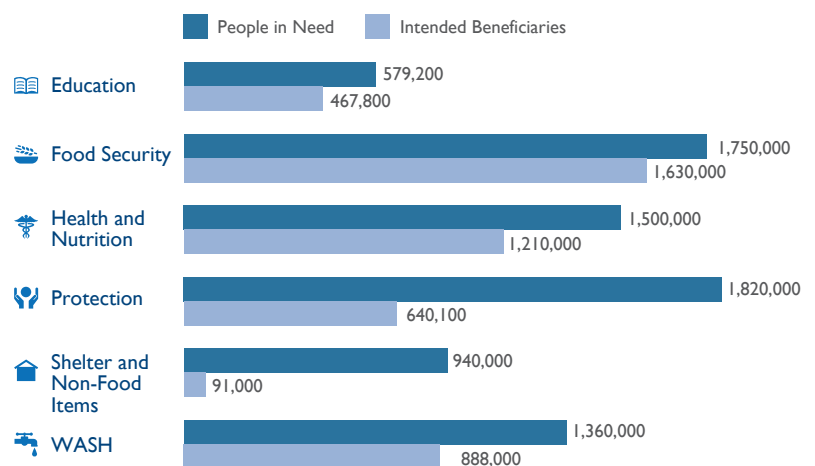

2022 Humanitarian Response Plan for the West Bank and Gaza

Source: 2022 HRP for the West Bank and Gaza, December 2021