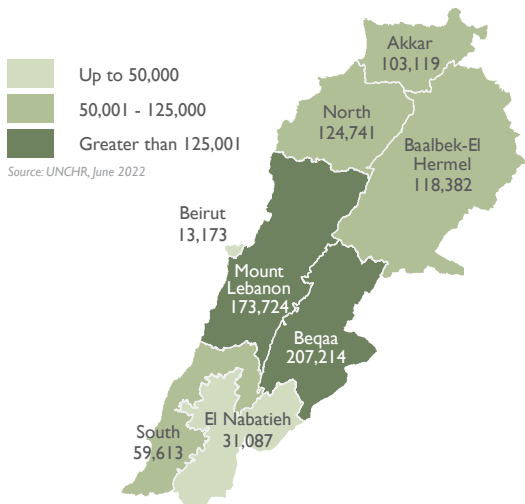

This map represents USG-supported programs active as of 08/19/22.

COUNTRYWIDE PROGRAMS

Response Sectors

-  Education
-  Food Assistance
-  Health
-  Multipurpose Cash Assistance
-  Nutrition
-  Protection
-  Shelter and Settlements
-  Water, Sanitation, and Hygiene

Response Partners

- American Near East Refugee Aid
- Concern International
- IMC
- International Committee of the Red Cross
- International Organization for Migration
- International Rescue Committee
- INTEROS
- Mercy Corps
- Near East Foundation
- Première Urgence Internationale
- Relief International
- Restart Center for Rehabilitation
- Terre des hommes
- UN Development Program
- UNHCR
- UNICEF
- UN Relief and Works Agency for Palestine Refugees in the Near East
- WFP
- World Rehabilitation Fund
- World Vision

Total Registered Syrian Refugees Per Governorate

Number of Lebanese in Need Per Governorate