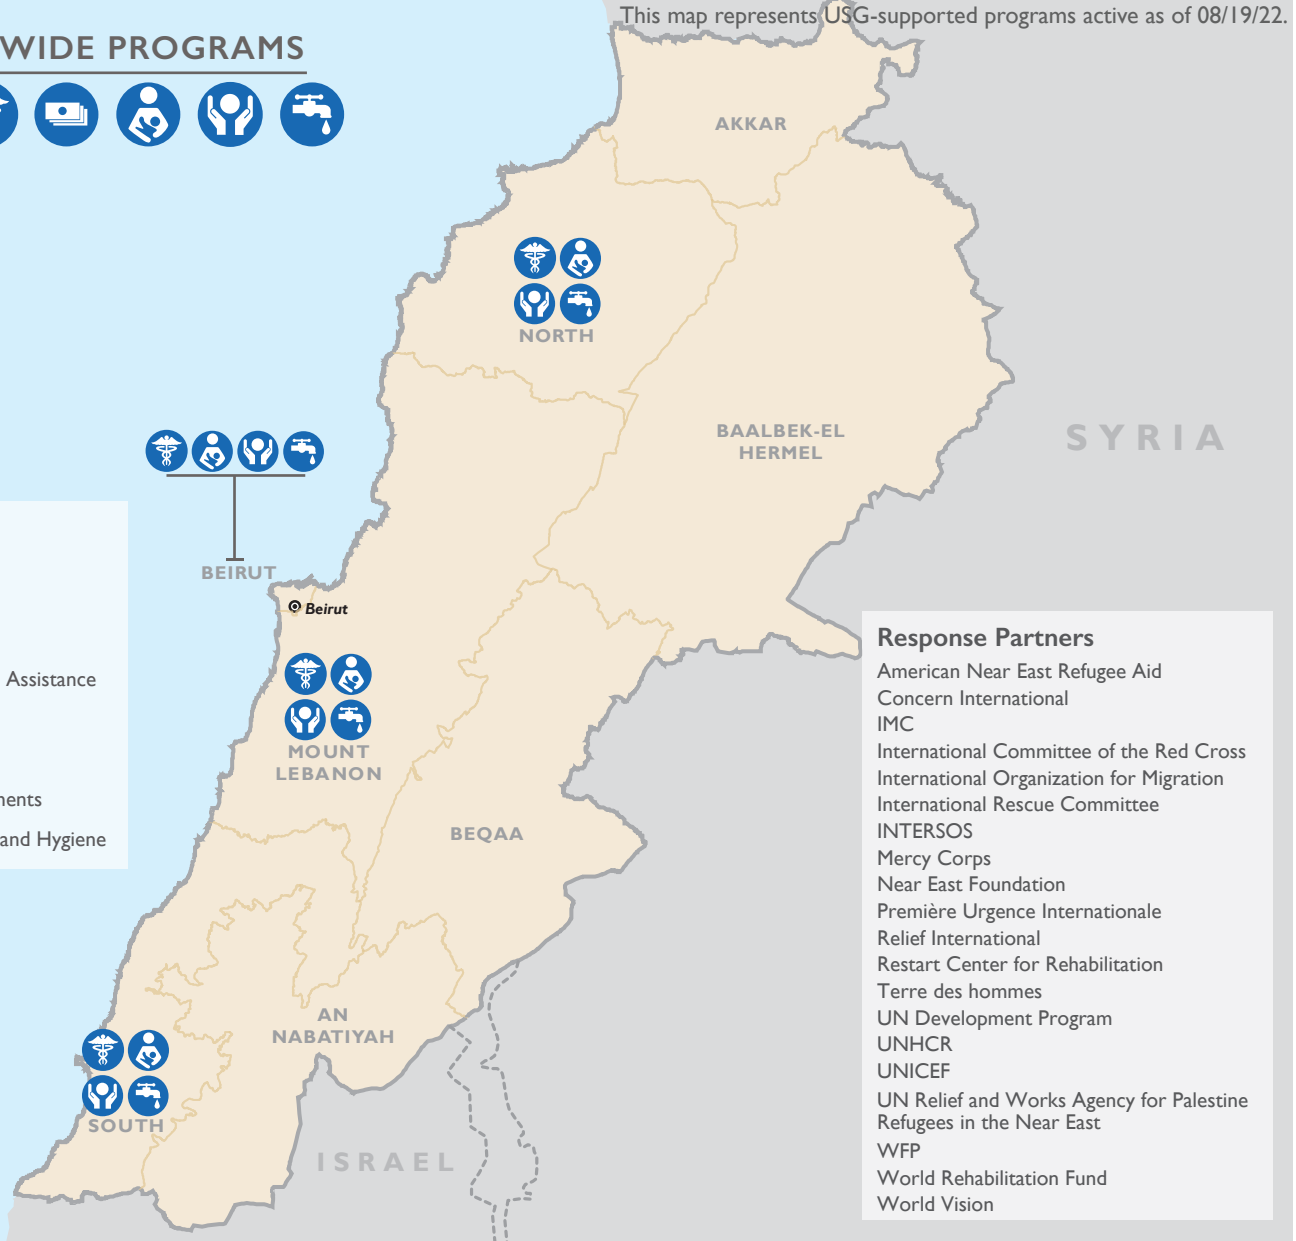

This map represents USG-supported programs active as of 08/19/22.

COUNTRYWIDE PROGRAMS

Response Sectors

-  Education
-  Food Assistance
-  Health
-  Multipurpose Cash Assistance
-  Nutrition
-  Protection
-  Shelter and Settlements
-  Water, Sanitation, and Hygiene

Response Partners

- American Near East Refugee Aid
- Concern International
- IMC
- International Committee of the Red Cross
- International Organization for Migration
- International Rescue Committee
- INTEROS
- Mercy Corps
- Near East Foundation
- Première Urgence Internationale
- Relief International
- Restart Center for Rehabilitation
- Terre des hommes
- UN Development Program
- UNHCR
- UNICEF
- UN Relief and Works Agency for Palestine Refugees in the Near East
- WFP
- World Rehabilitation Fund
- World Vision

Total Registered Syrian Refugees Per Governorate

Number of Lebanese in Need Per Governorate