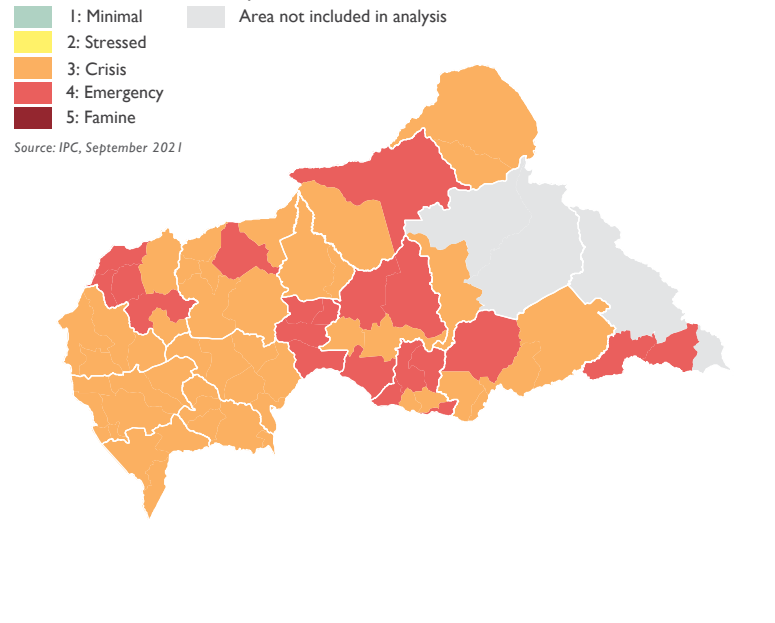

Reported Conflict Incidents From November 2021 - January 2022  
Incidents Per Prefecture

Projected Acute Food Insecurity, April - August 2022  
IPC Acute Food Insecurity Phase

The boundaries and names used on this map do not imply official endorsement or acceptance by the U.S. Government.