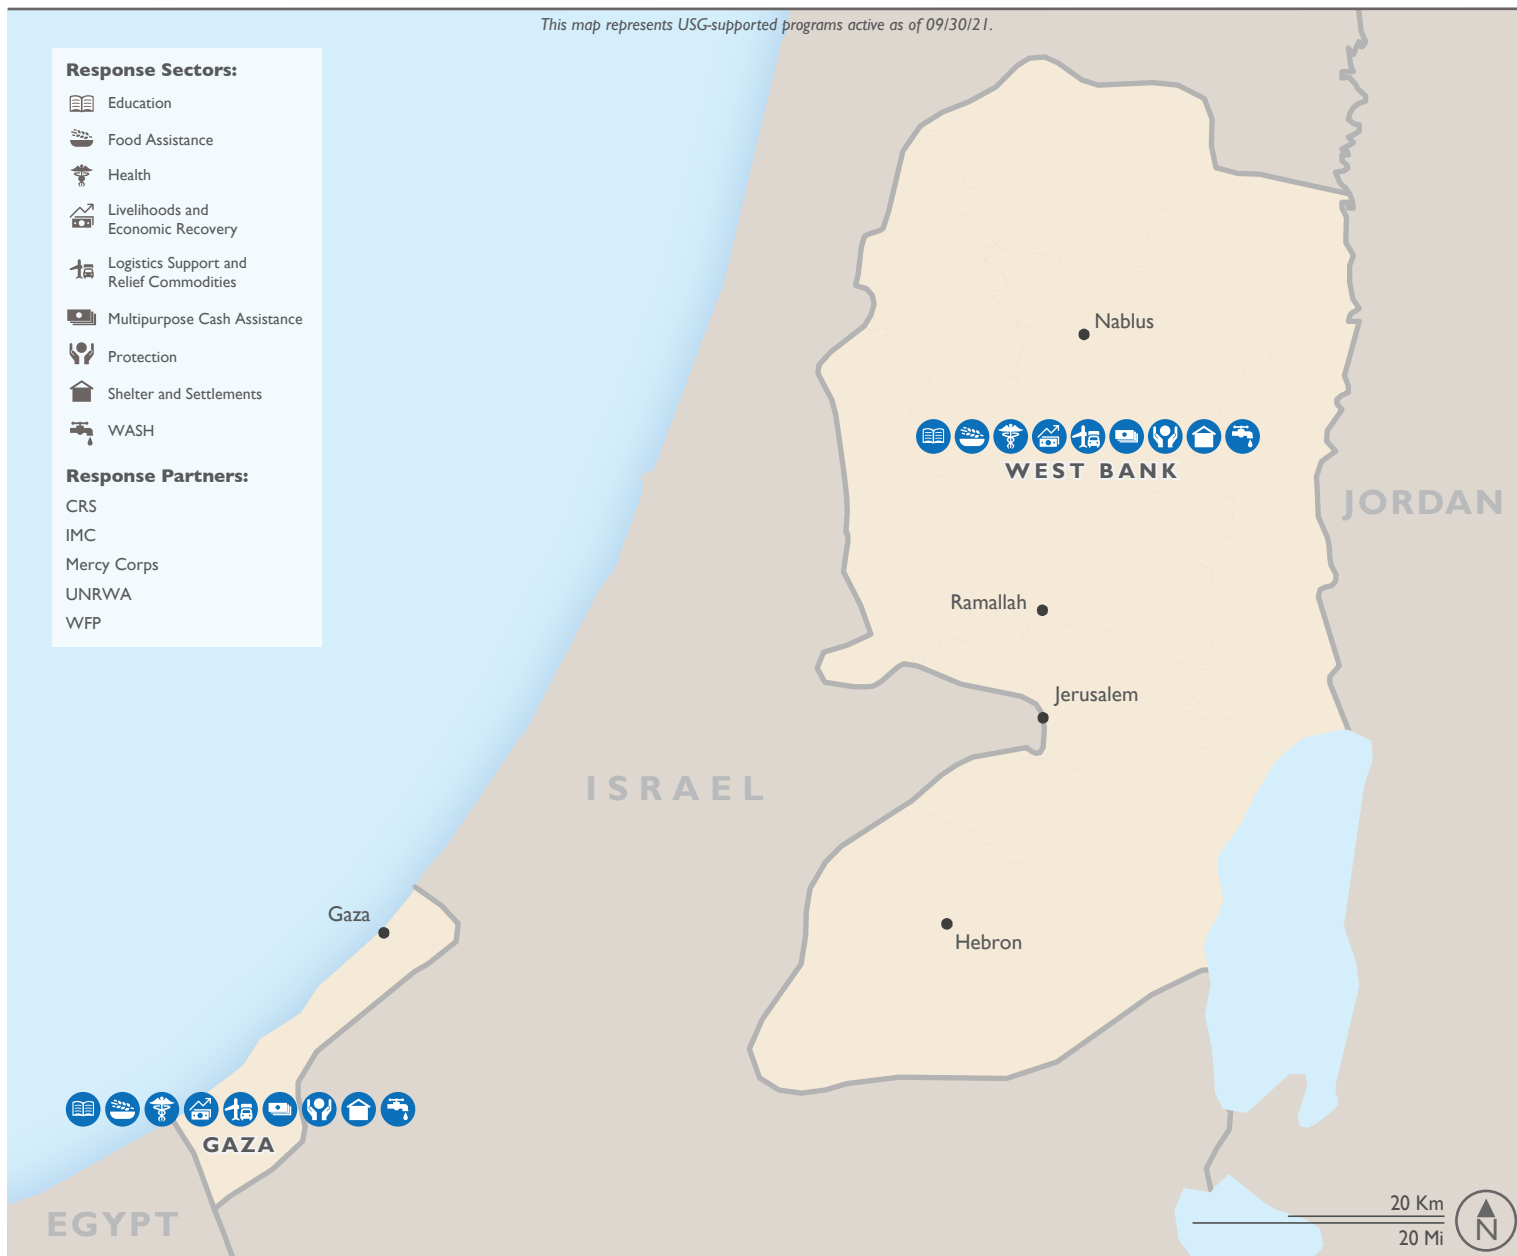

This map represents USG-supported programs active as of 09/30/21.

Destroyed or Damaged Housing Units in Gaza

UN Flash Appeal: People in Need and Intended Beneficiaries