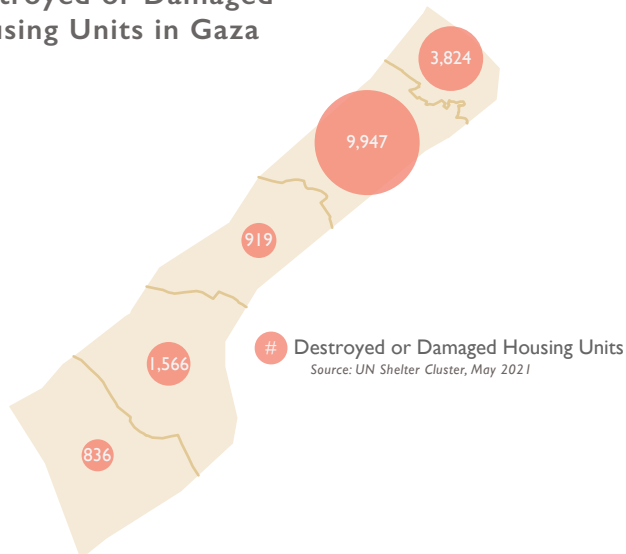

This map represents USG-supported programs active as of 09/30/21.

Destroyed or Damaged Housing Units in Gaza

UN Flash Appeal: People in Need and Intended Beneficiaries