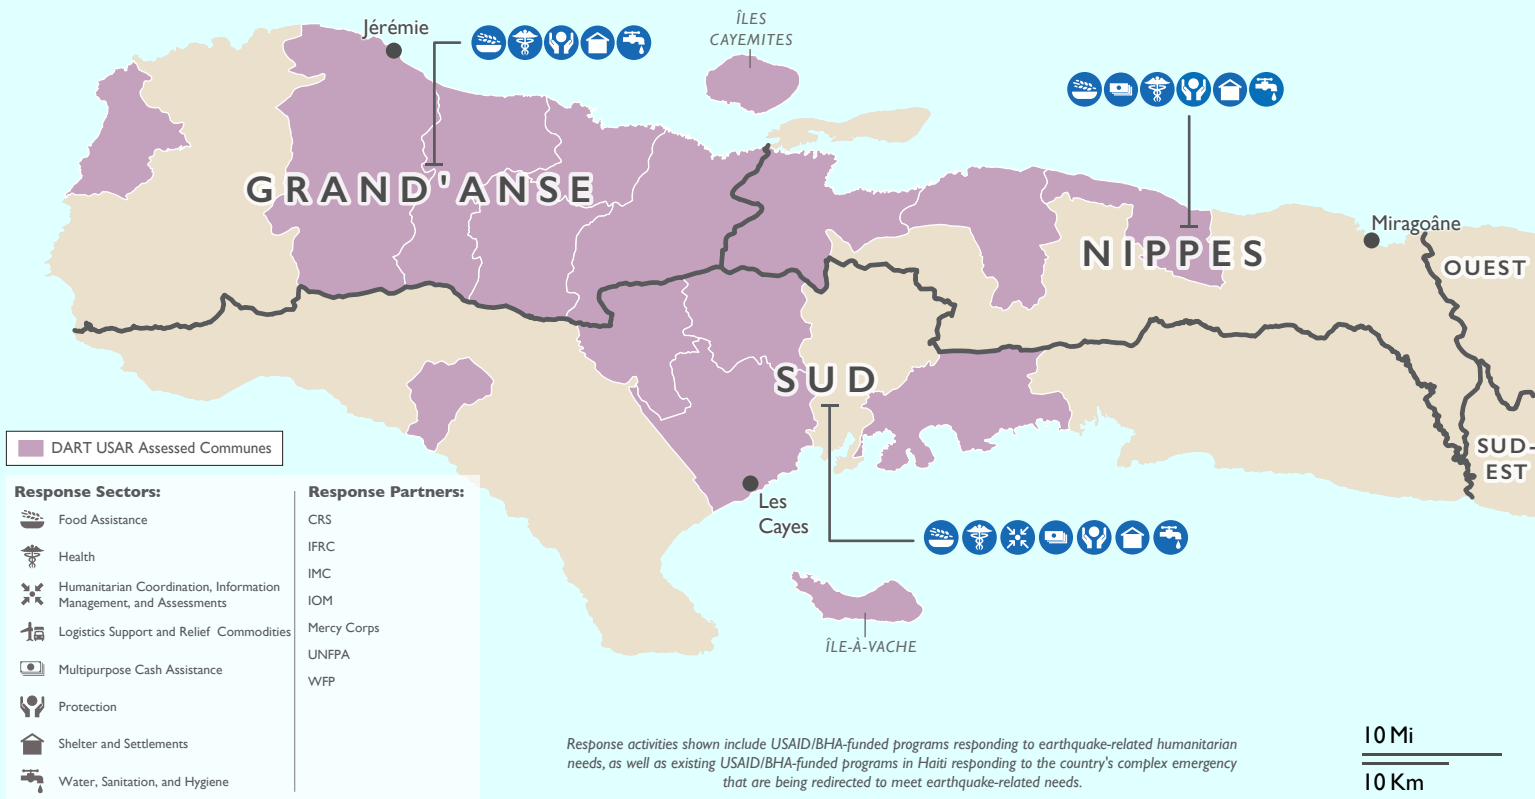

This map represents USG-supported programs active as of 09/10/21.

REGIONWIDE PROGRAM

Haiti Earthquake