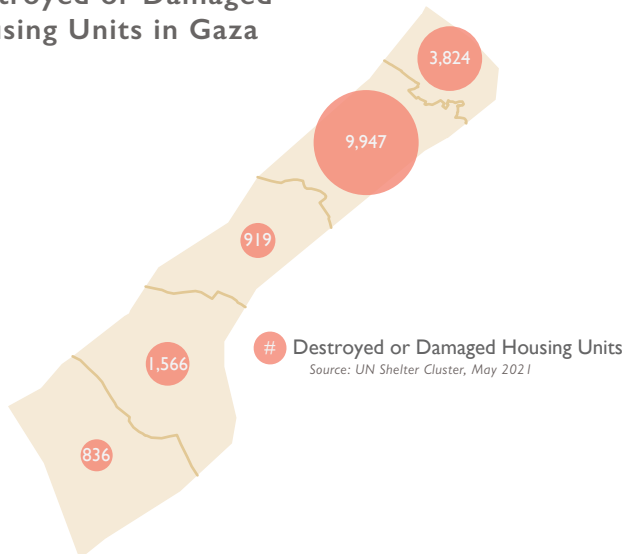

WEST BANK and GAZA

USG Response to the Complex Emergency

This map represents USG-supported programs active as of 06/04/21.

Destroyed or Damaged Housing Units in Gaza

UN Flash Appeal: People in Need and People Targeted