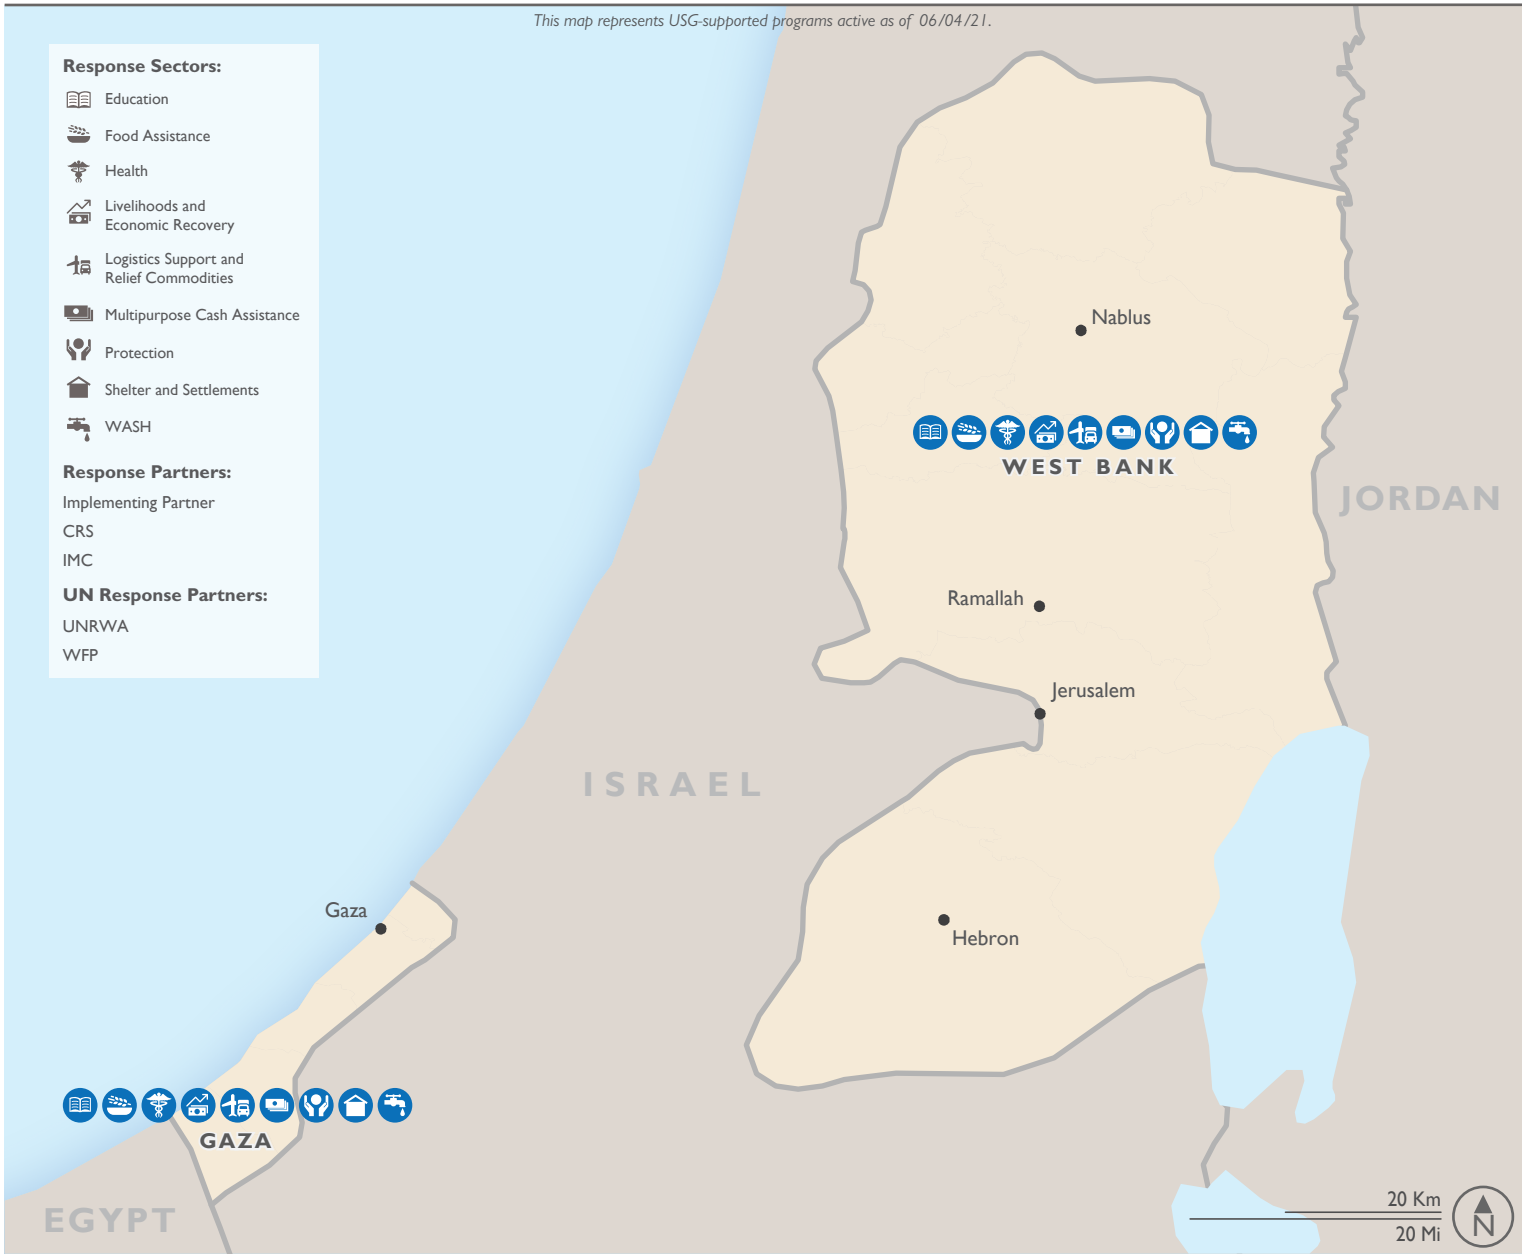

WEST BANK and GAZA

USG Response to the Complex Emergency

This map represents USG-supported programs active as of 06/04/21.

Destroyed or Damaged Housing Units in Gaza

UN Flash Appeal: People in Need and People Targeted