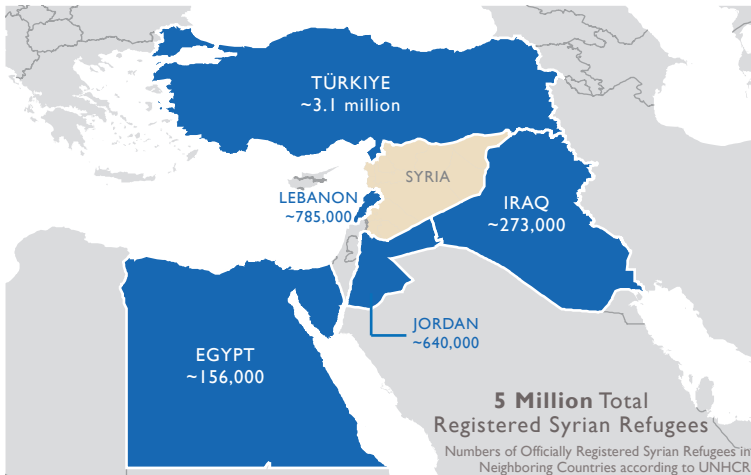

SYRIA COUNTRYWIDE PROGRAMS

This map represents USG-supported humanitarian programs active as of 04/09/24.

Partner activities are contingent upon access to conflict-affected areas and security concerns.

Registered Syrian Refugees In Neighboring Countries

Syria Regional Response Programs