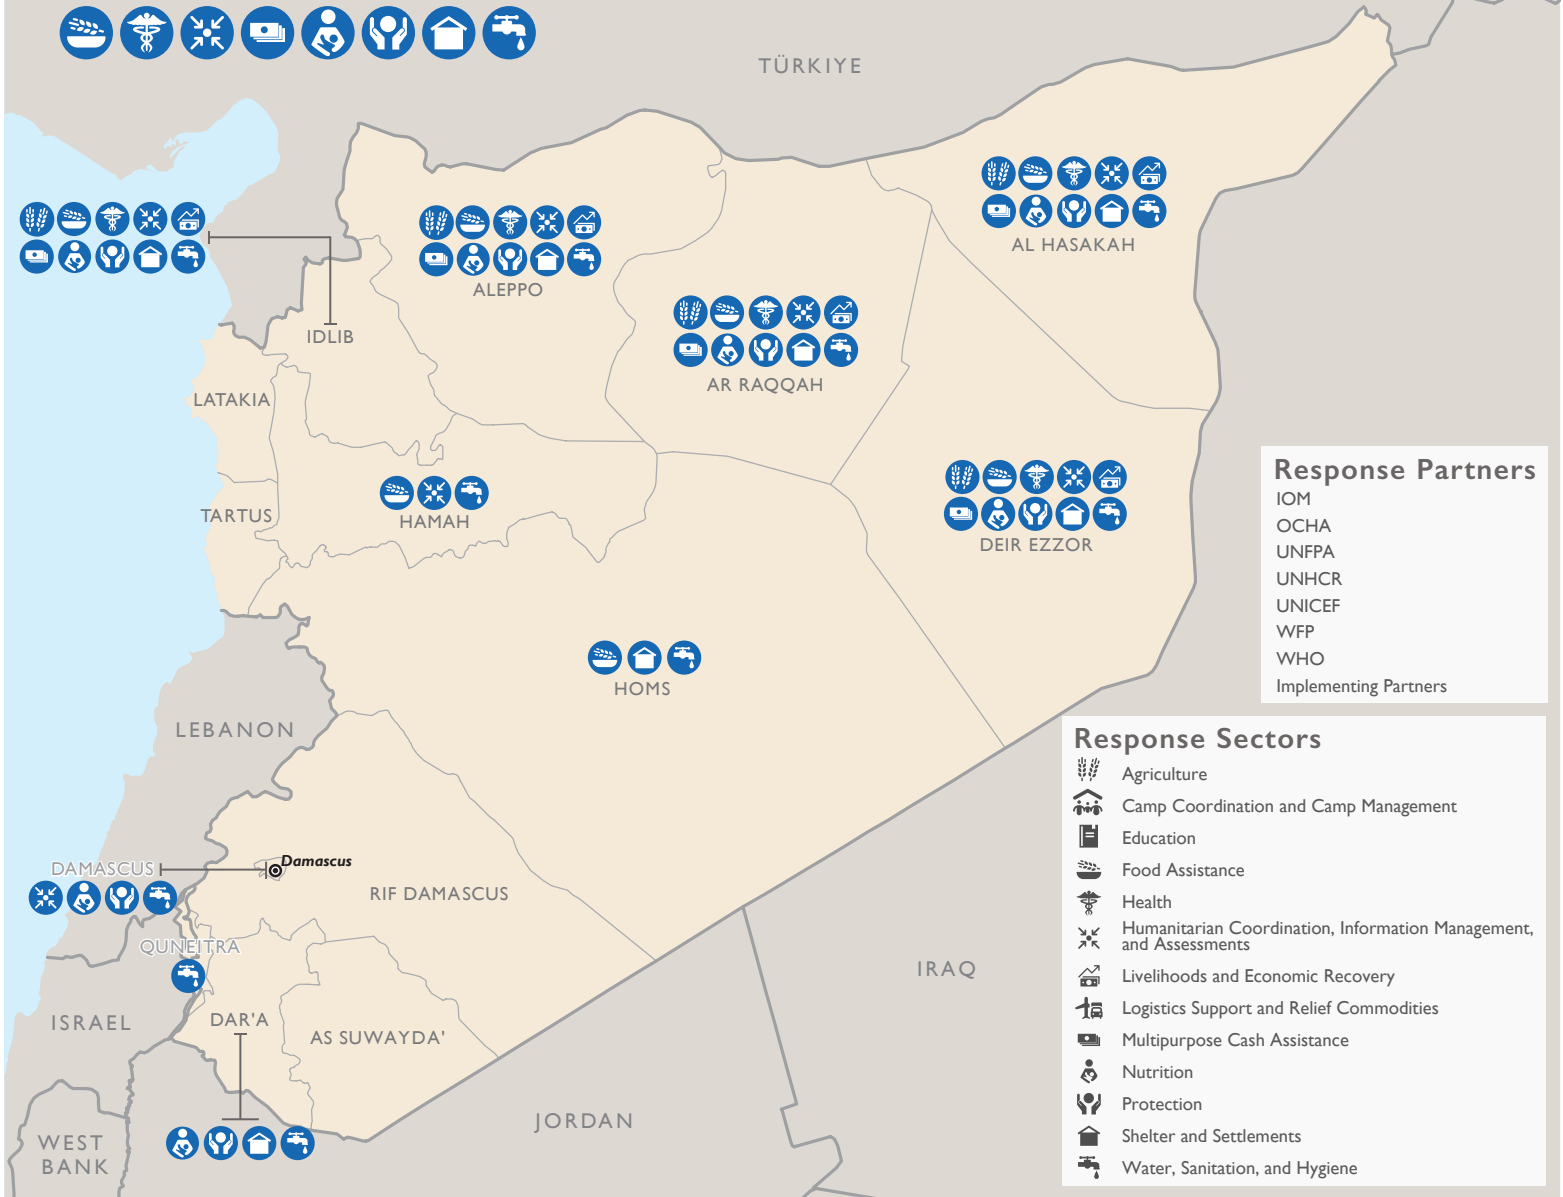

SYRIA COUNTRYWIDE PROGRAMS

This map represents USG-supported humanitarian programs active as of 04/09/24.

Partner activities are contingent upon access to conflict-affected areas and security concerns.

Registered Syrian Refugees In Neighboring Countries

Syria Regional Response Programs