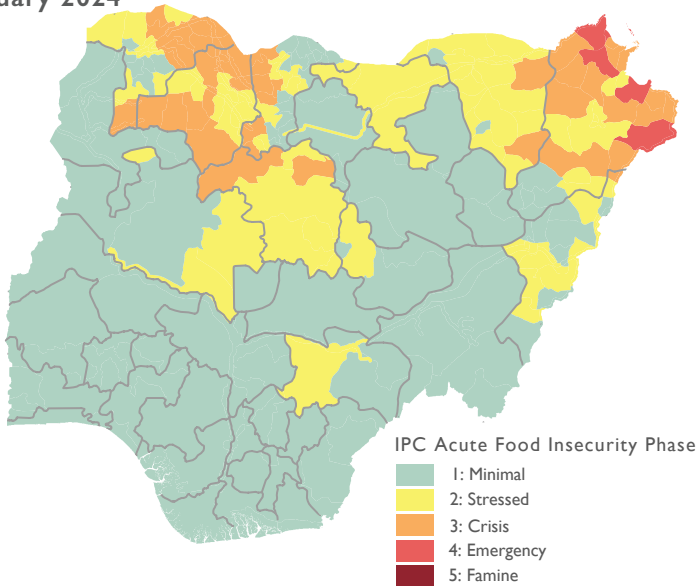

NIGERIA

USG Humanitarian Response to the Complex Emergency

COUNTRYWIDE PROGRAMS

This map represents USG-supported humanitarian programs active as of 12/22/23.

Projected Acute Food Insecurity, October 2023–January 2024

Source: FEWS NET, September 2023

Internally Displaced Persons as of October 31, 2023

Source: UNHCR, November 2023