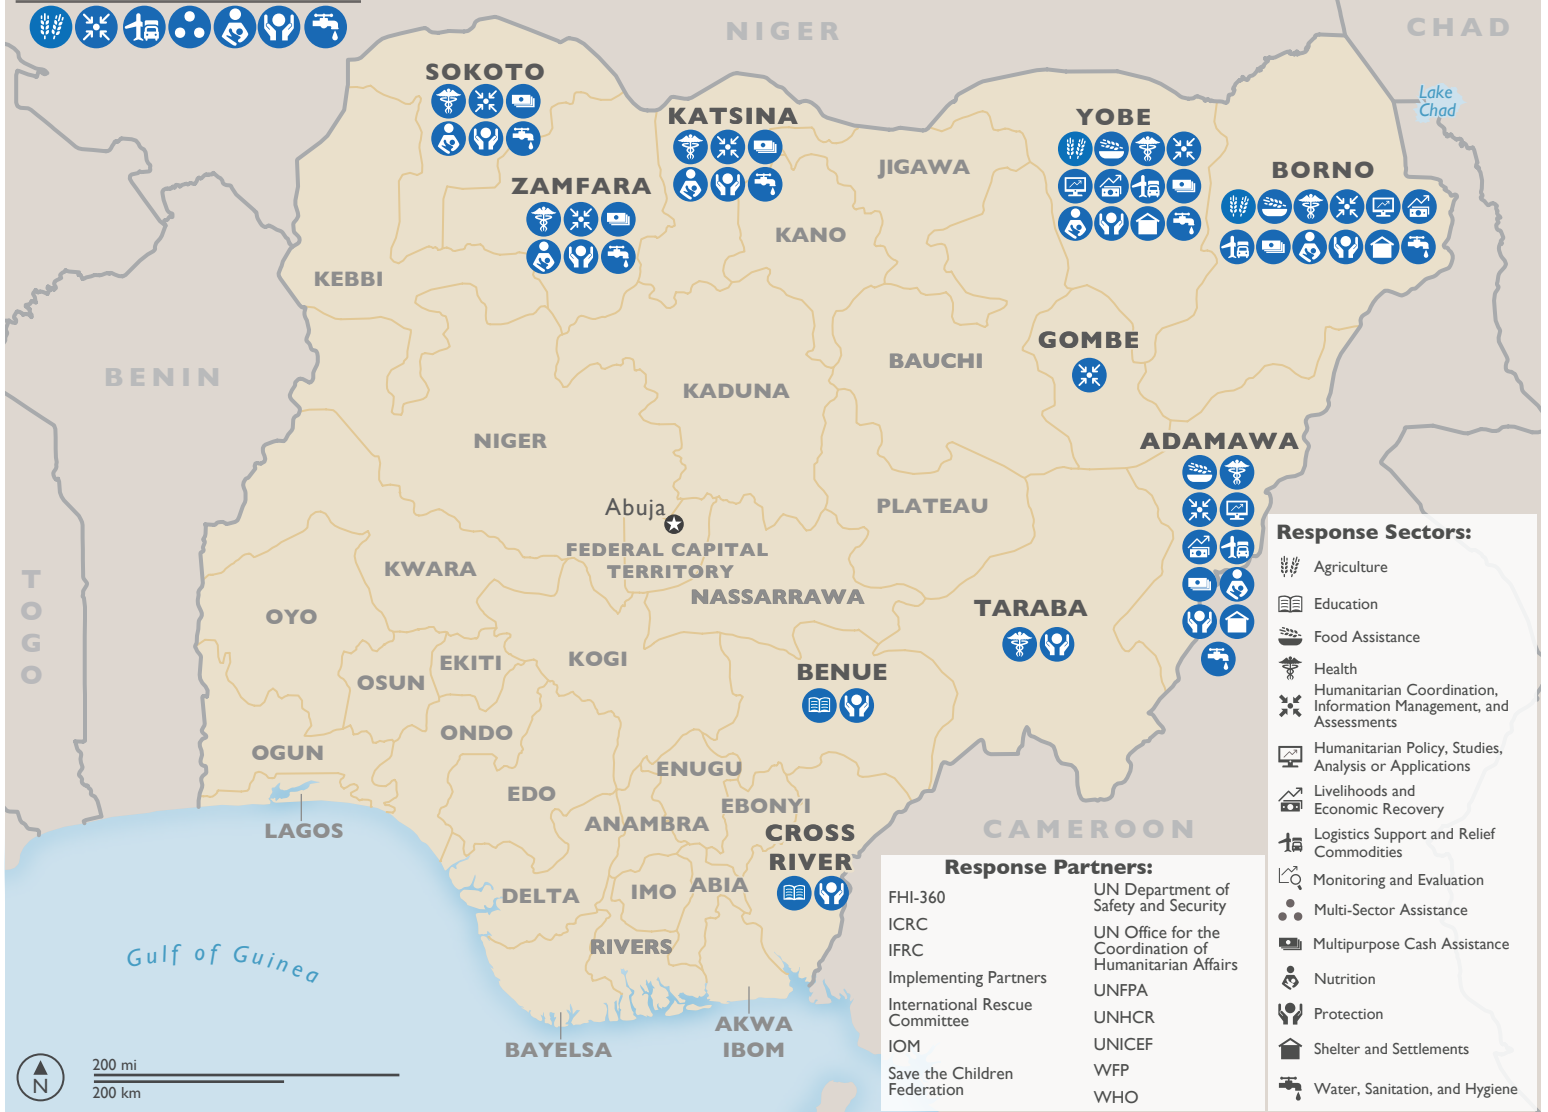

NIGERIA

USG Humanitarian Response to the Complex Emergency

COUNTRYWIDE PROGRAMS

This map represents USG-supported humanitarian programs active as of 12/22/23.

Projected Acute Food Insecurity, October 2023–January 2024

Source: FEWS NET, September 2023

Internally Displaced Persons as of October 31, 2023

Source: UNHCR, November 2023