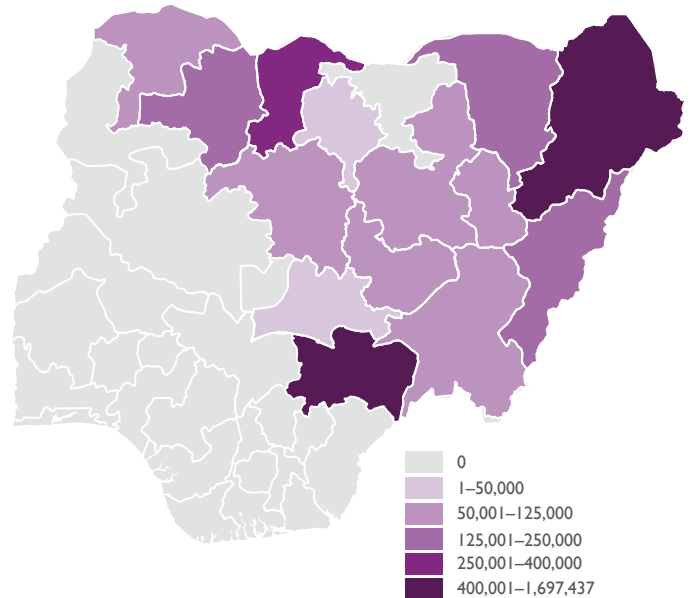

NIGERIA

USG Humanitarian Response to the Complex Emergency

COUNTRYWIDE PROGRAMS

This map represents USG-supported humanitarian programs active as of 12/22/23.

Projected Acute Food Insecurity, October 2023–January 2024

Source: FEWS NET, September 2023

Internally Displaced Persons as of October 31, 2023

Source: UNHCR, November 2023