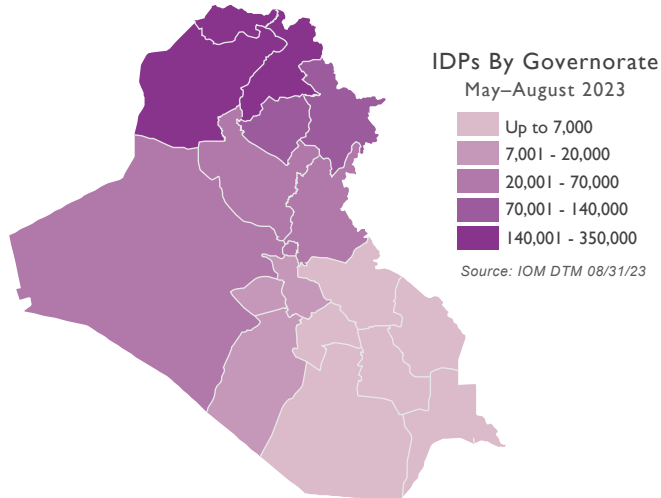

This map represents USG-supported humanitarian programs active as of 09/30/23.

### Internally Displaced Persons

### Iraq Regional Response Programs