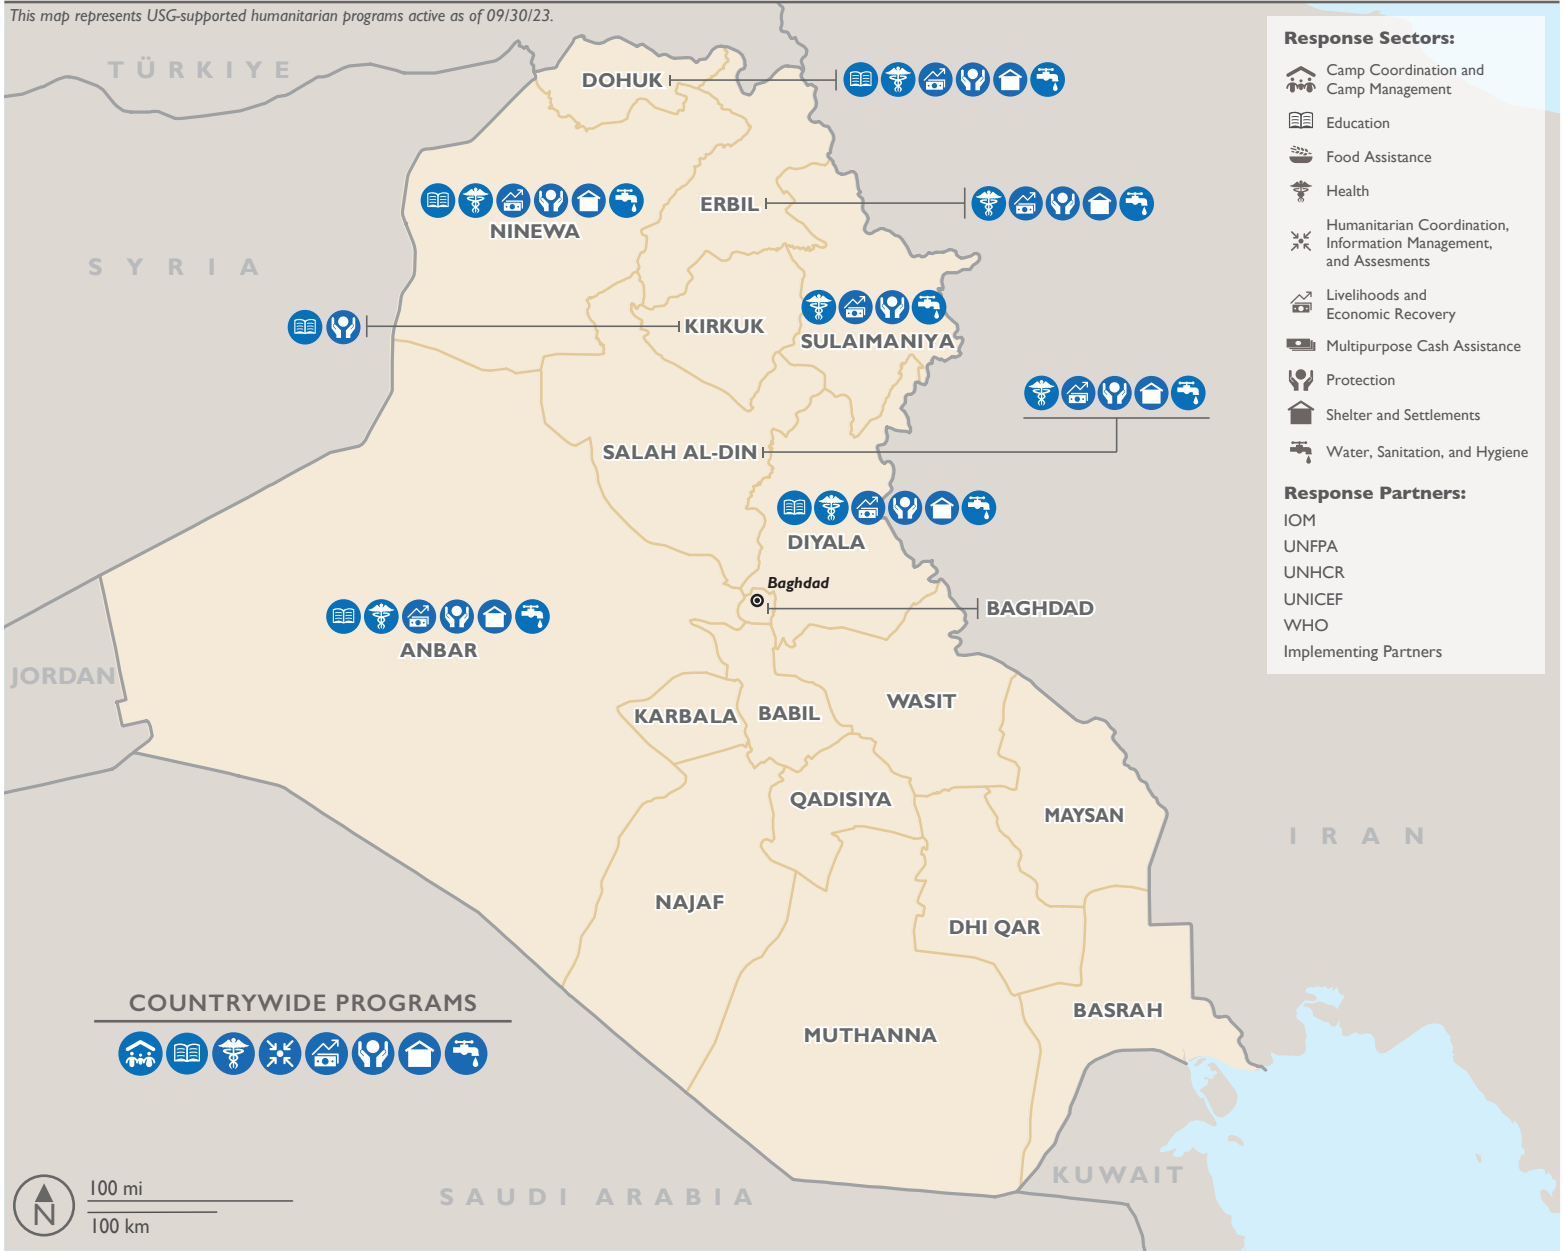

This map represents USG-supported humanitarian programs active as of 09/30/23.

### Internally Displaced Persons

### Iraq Regional Response Programs