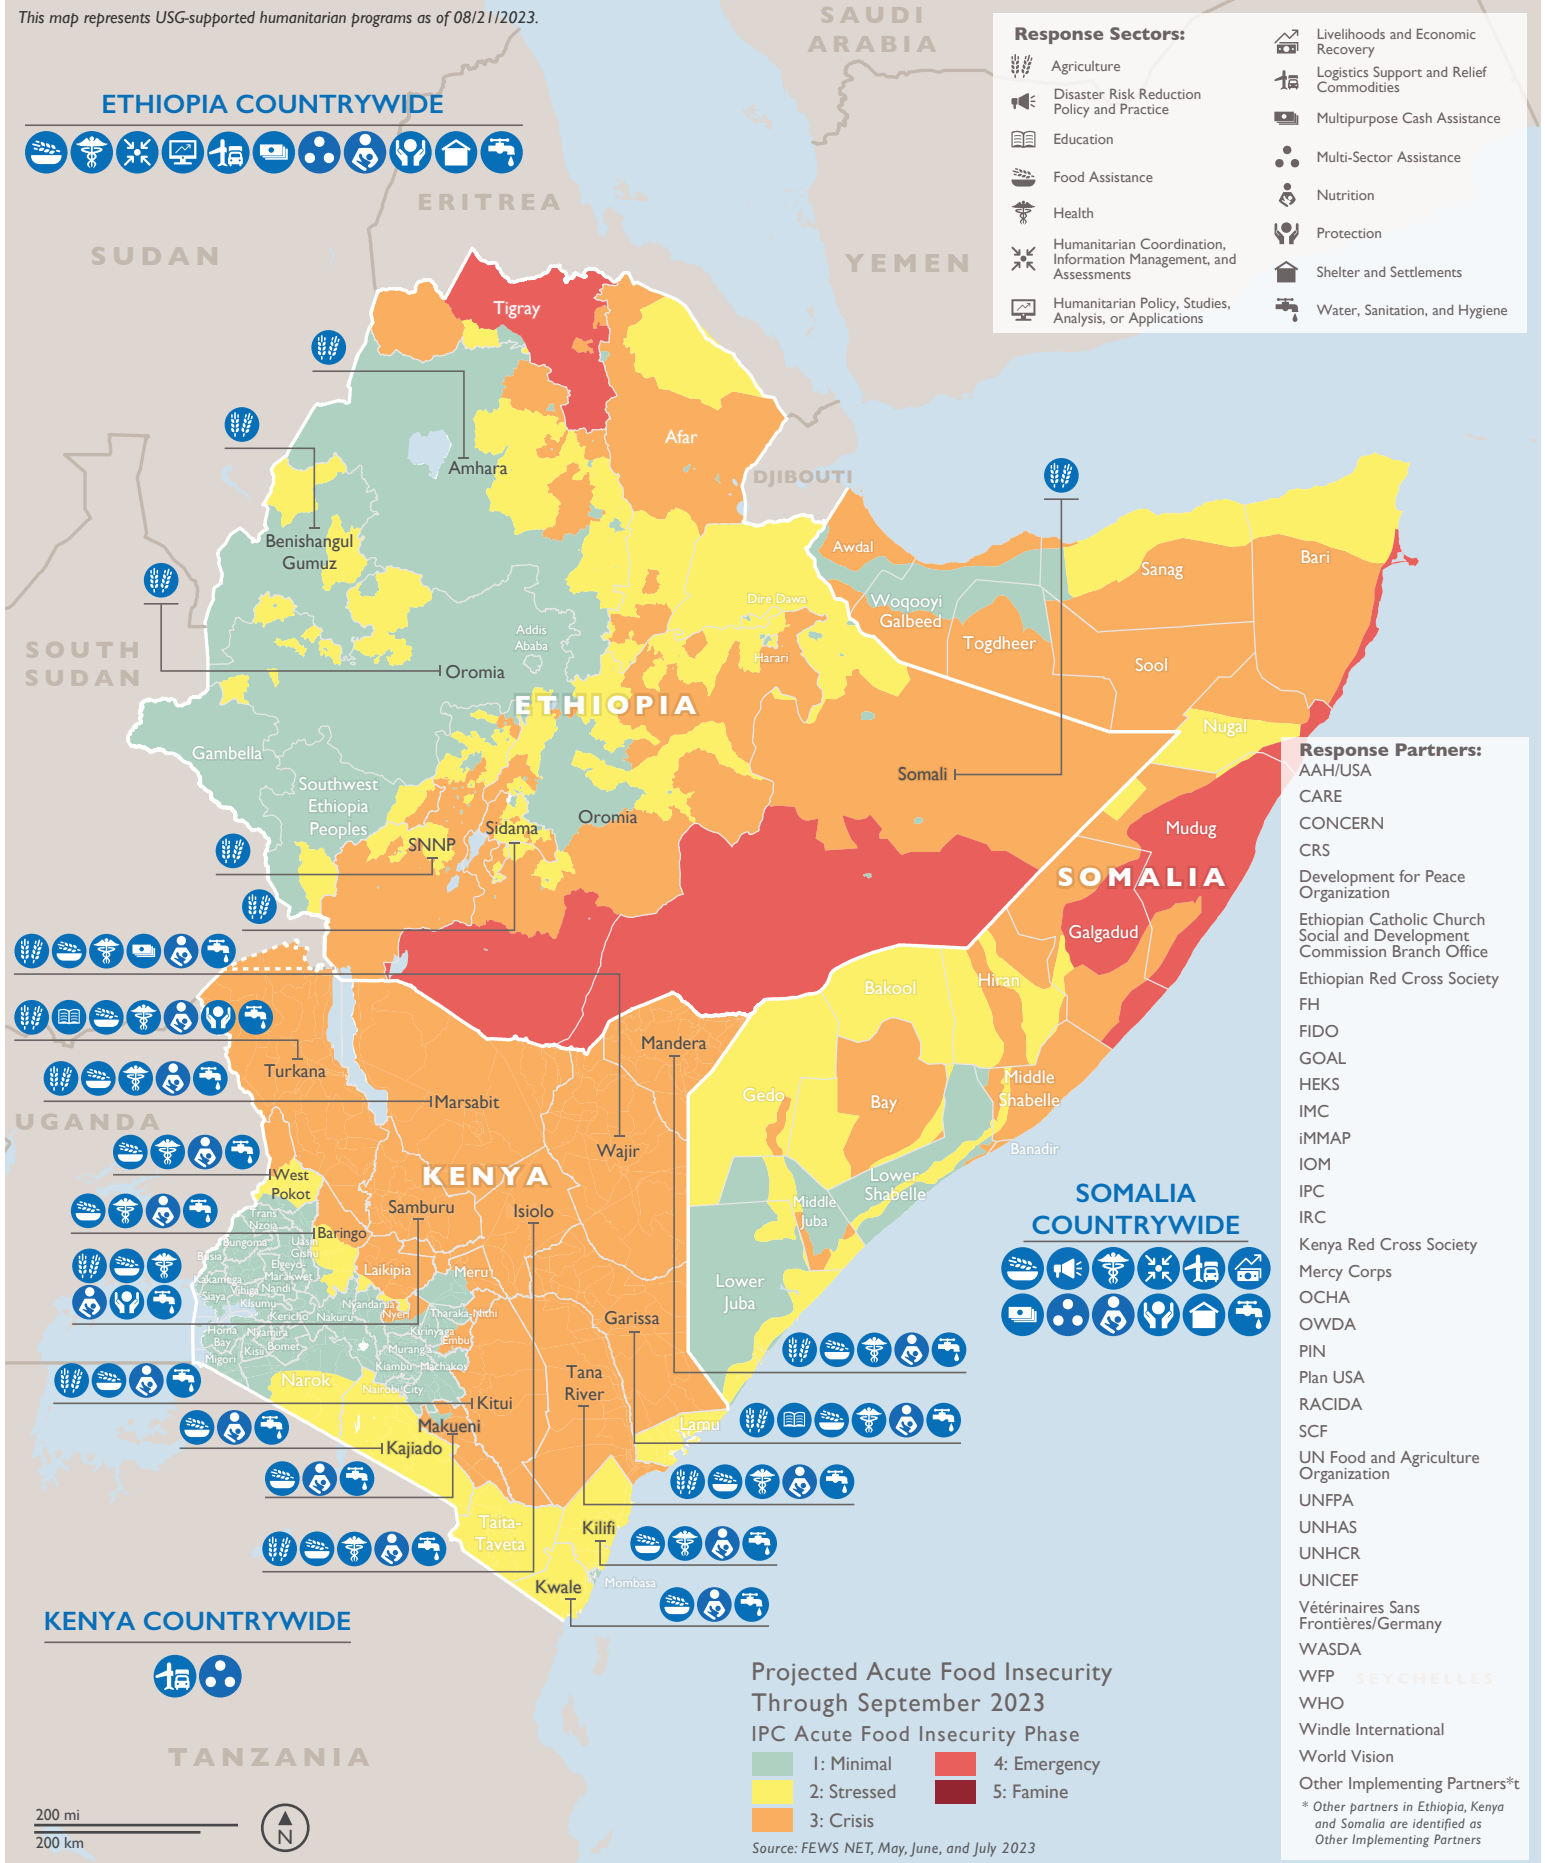

HORN OF AFRICA

USG Humanitarian Response to the Complex Emergency

This map represents USG-supported humanitarian programs as of 08/21/2023.

Names and boundary representation are not necessarily authoritative.