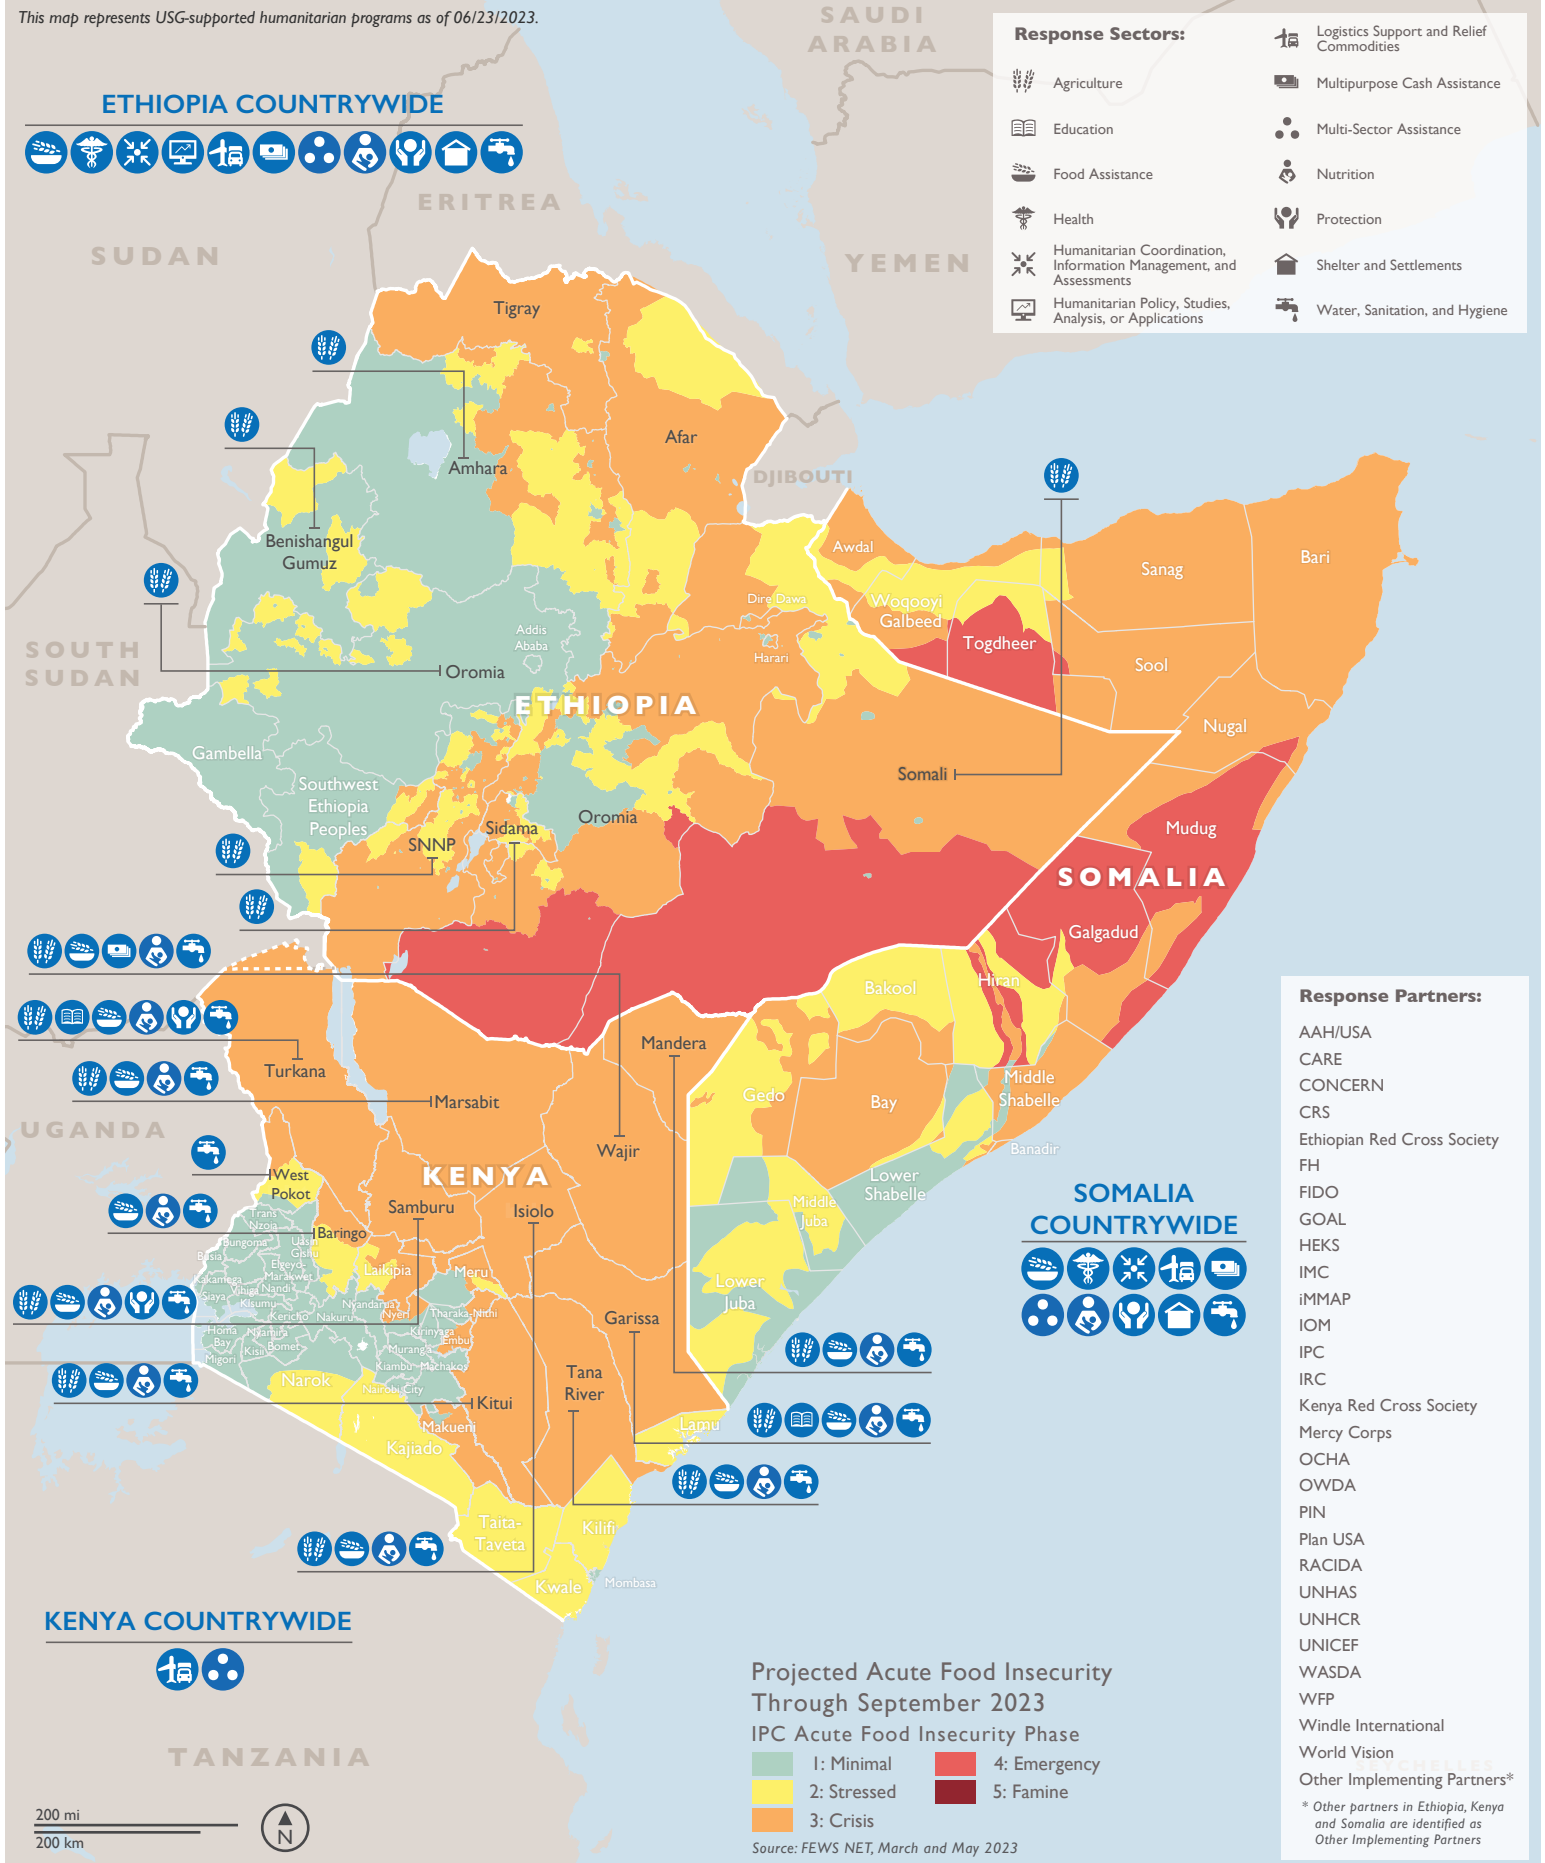

HORN OF AFRICA

USG Humanitarian Response to the Complex Emergency

This map represents USG-supported humanitarian programs as of 06/23/2023.

Names and boundary representation are not necessarily authoritative.