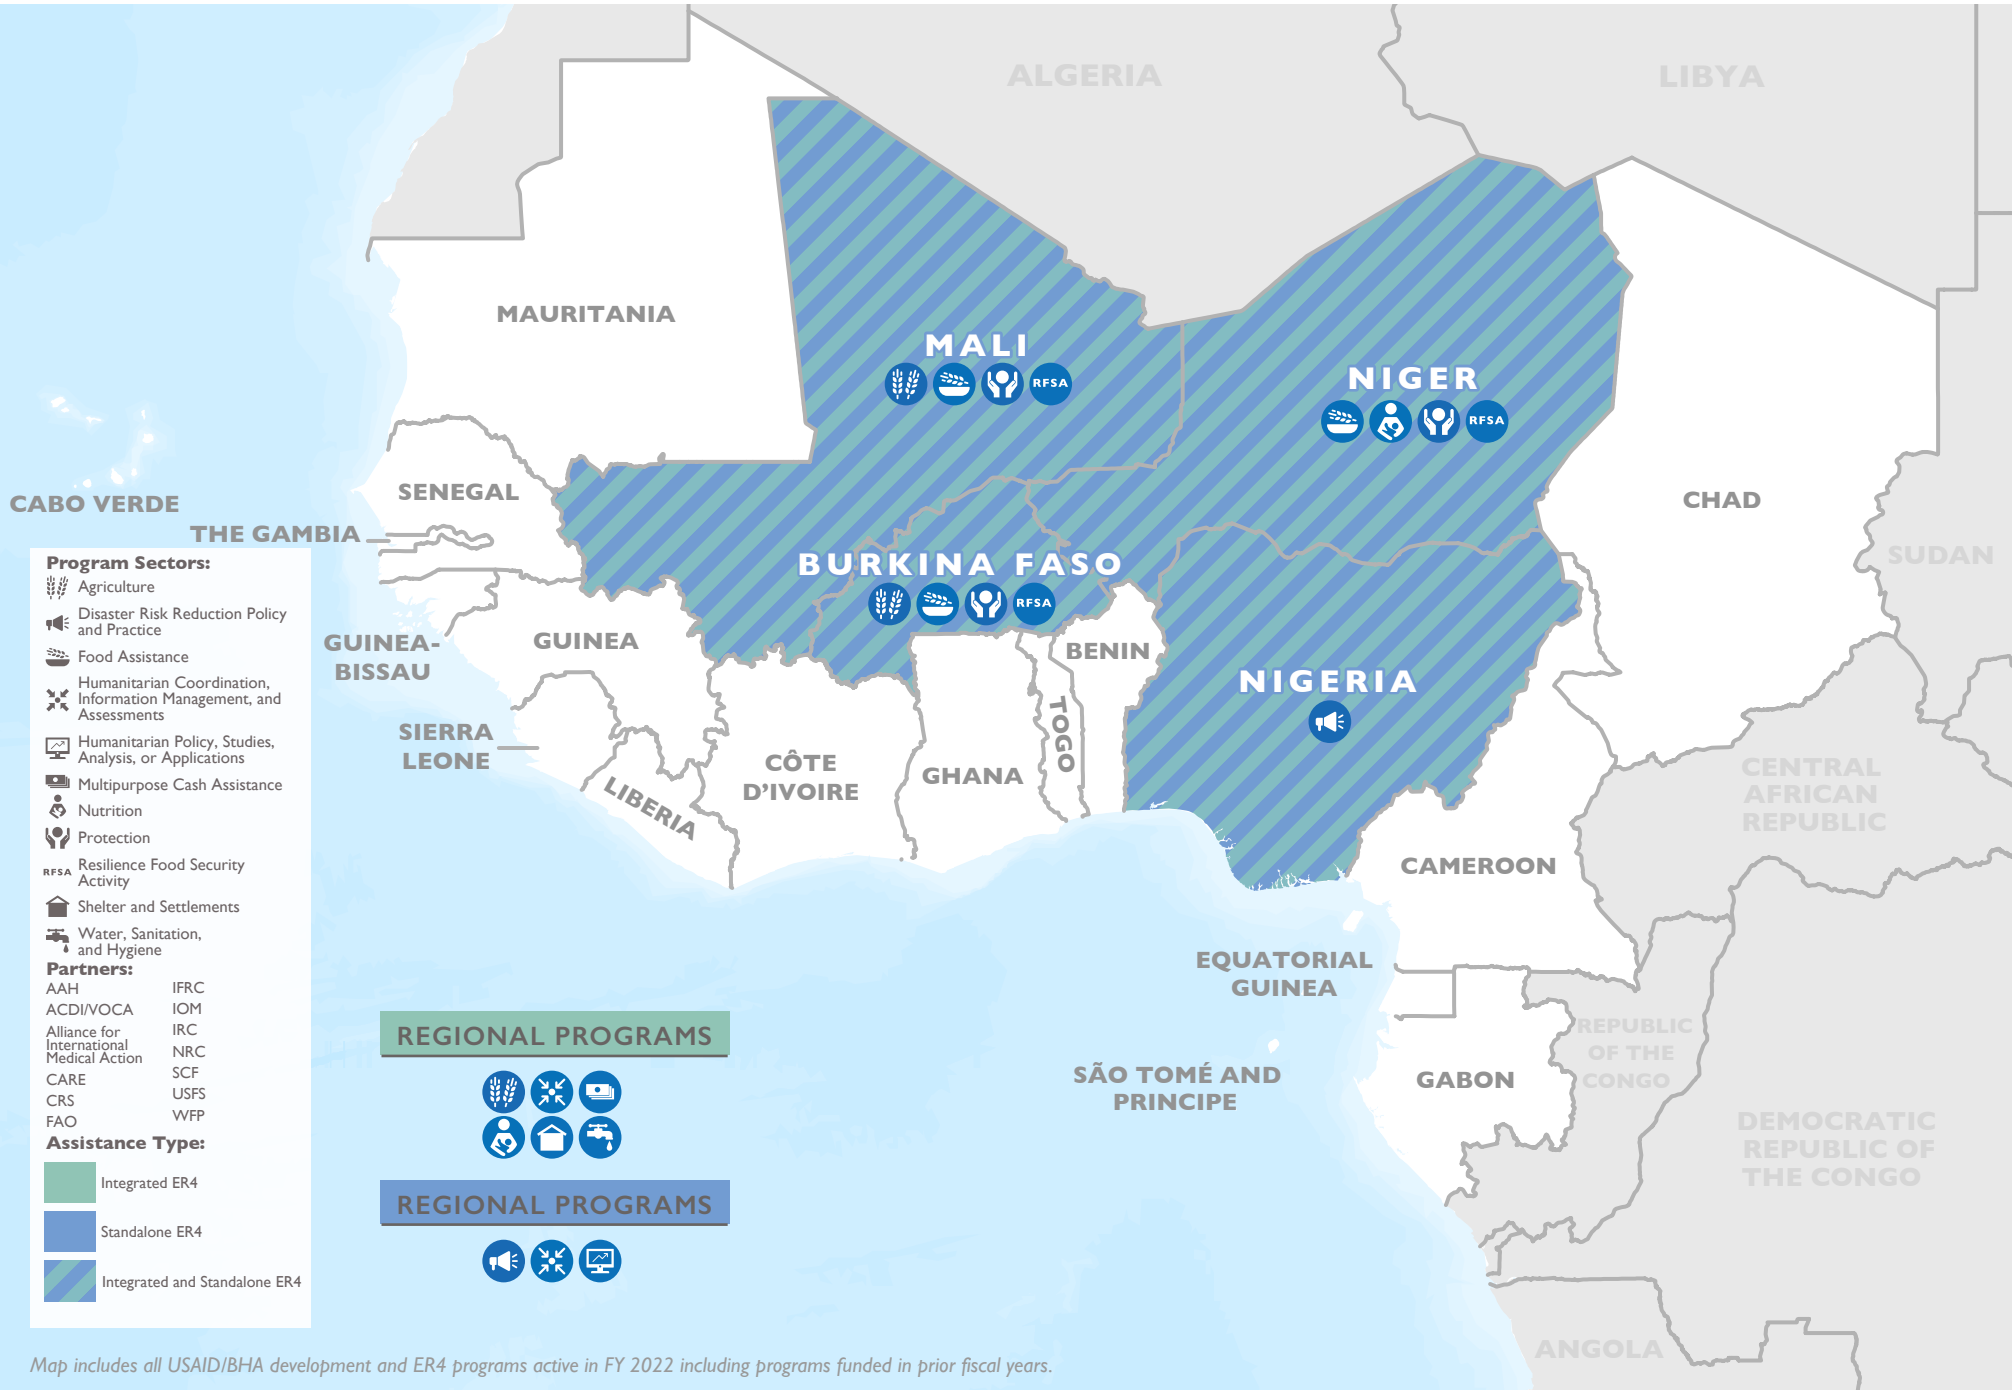

WEST AFRICA

USAID/BHA Early Recovery, Risk Reduction, and Resilience (ER4) Assistance in FY 2022

Map includes all USAID/BHA development and ER4 programs active in FY 2022 including programs funded in prior fiscal years.