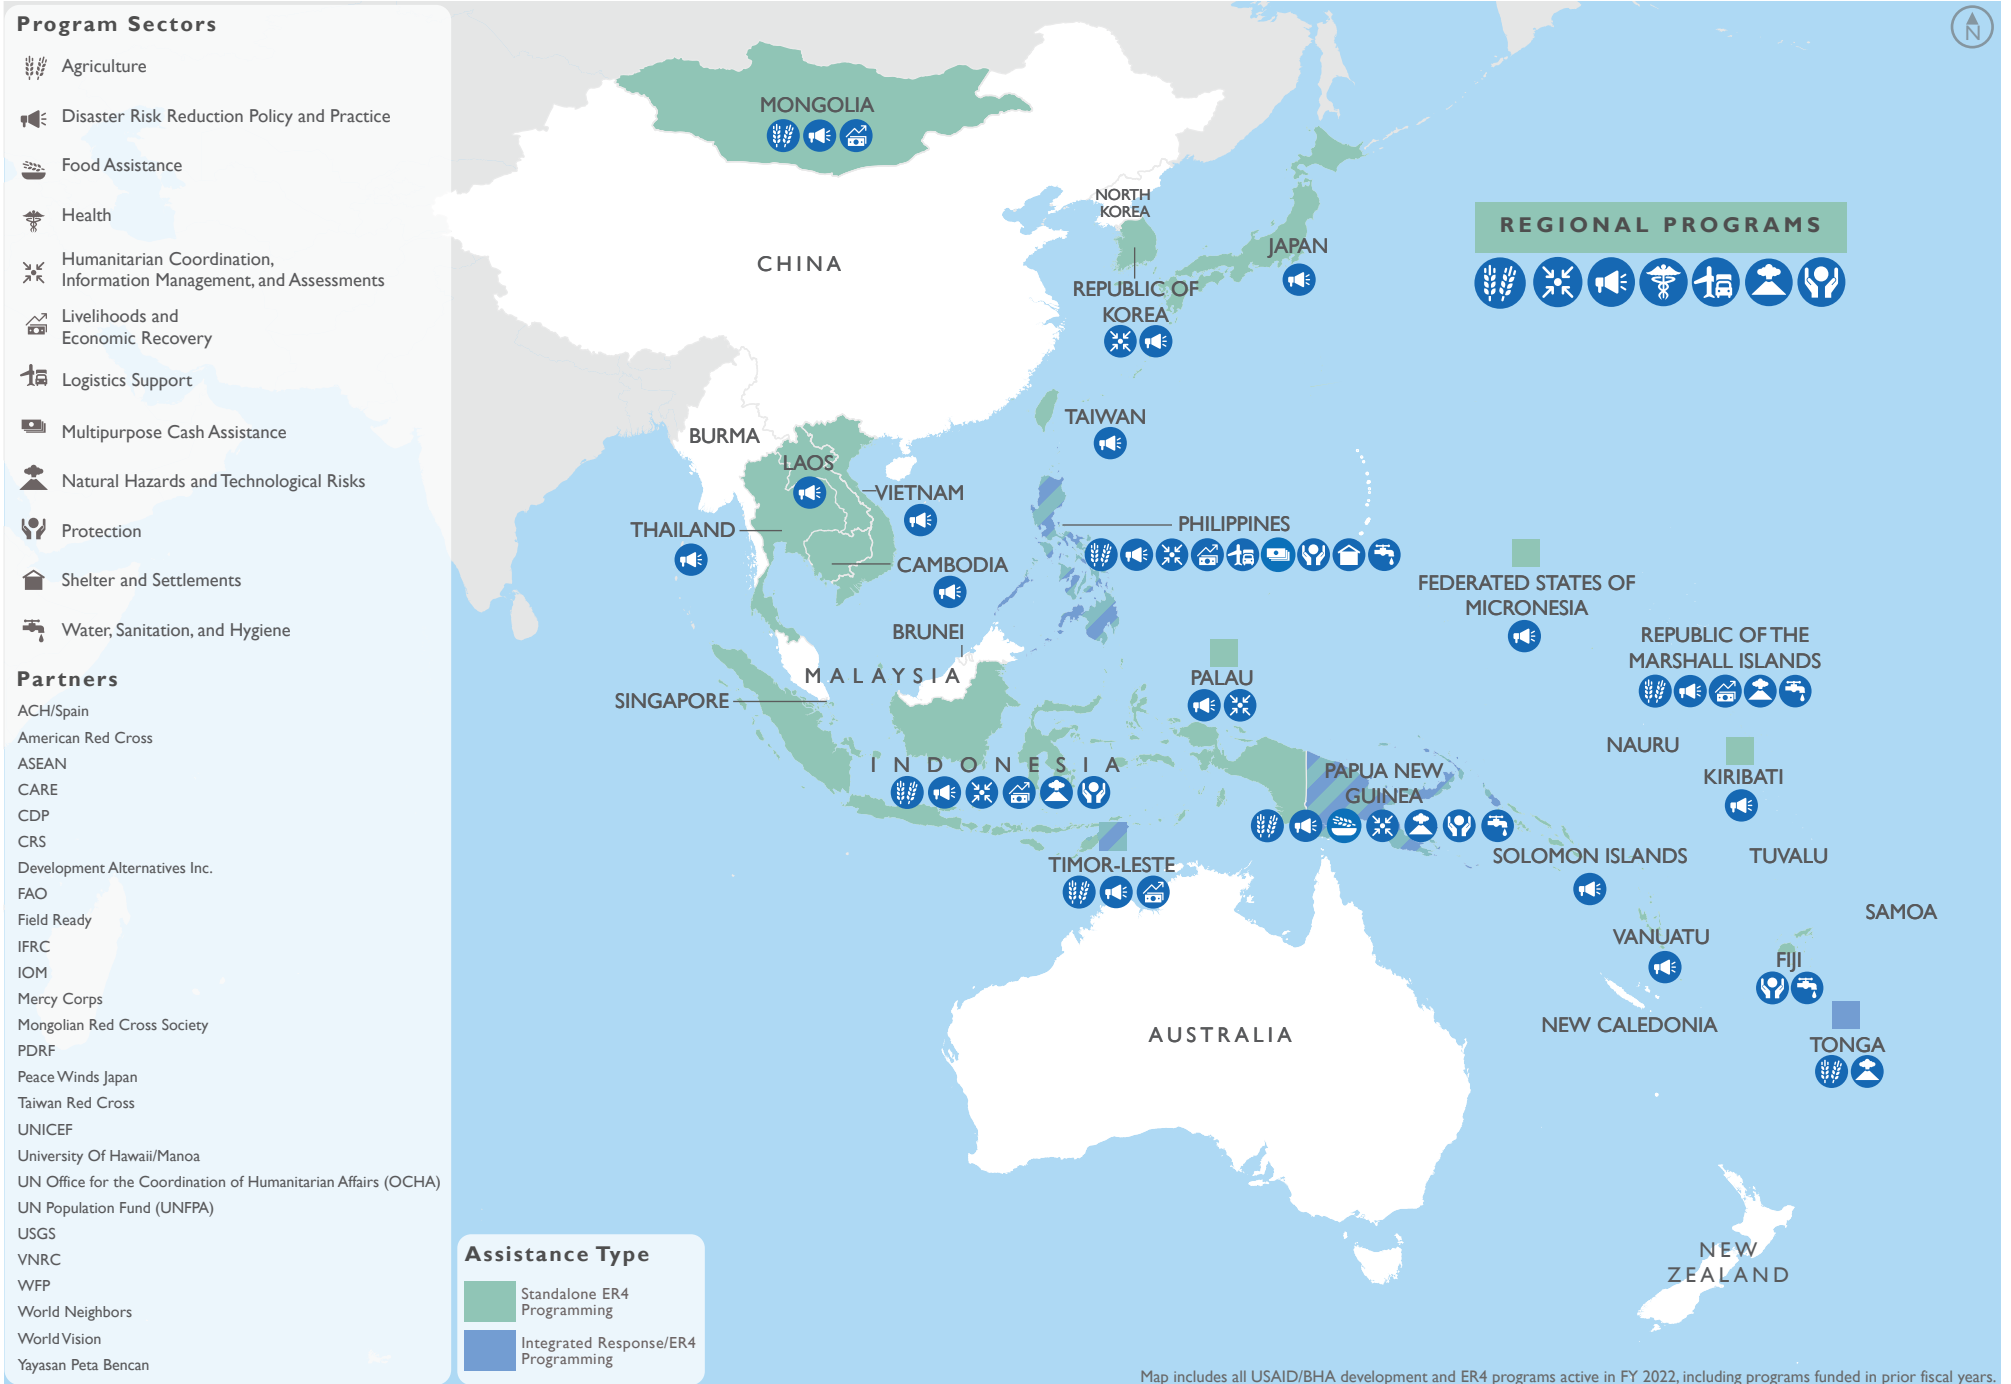

EAST ASIA AND THE PACIFIC

USAID/BHA Early Recovery, Risk Reduction, and Resilience (ER4) Assistance in FY 2022

Map includes all USAID/BHA development and ER4 programs active in FY 2022, including programs funded in prior fiscal years.

Names and boundary representation are not necessarily authoritative

Last Updated 09/30/2022