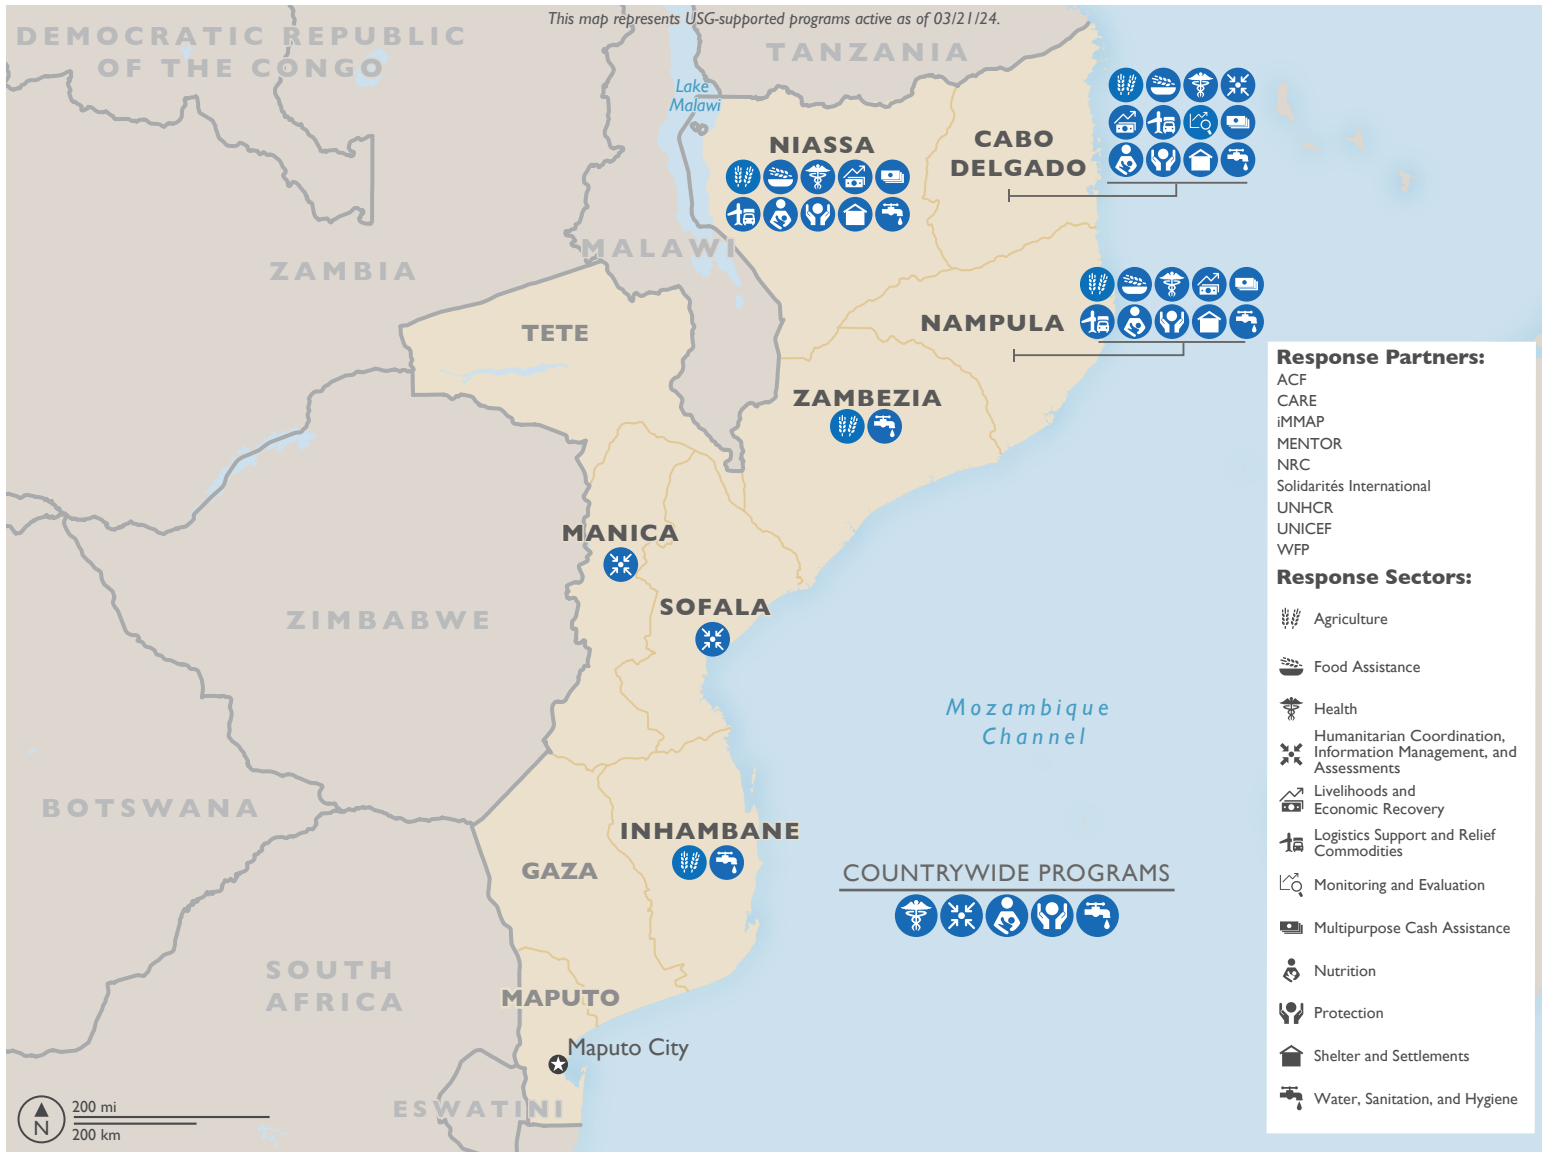

MOZAMBIQUE

USG Response to the Complex Emergency and Tropical Cyclone

Projected Acute Food Insecurity
October 2023–March 2024

Internally Displaced Persons in Northern Mozambique