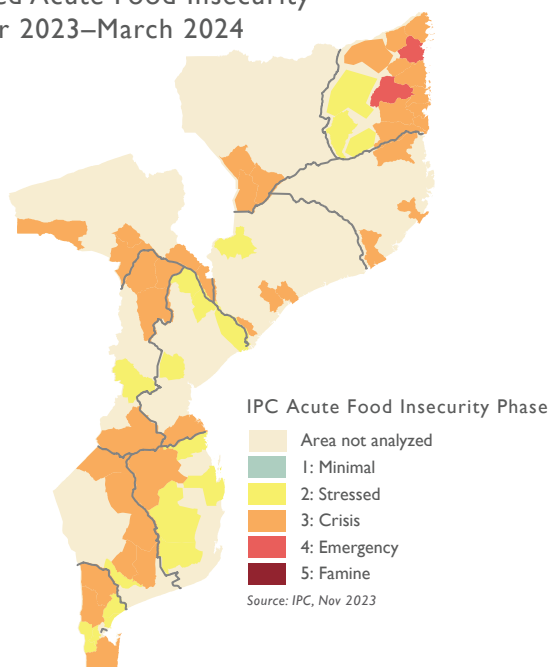

MOZAMBIQUE

USG Response to the Complex Emergency and Tropical Cyclone

Projected Acute Food Insecurity
October 2023–March 2024

Internally Displaced Persons in Northern Mozambique