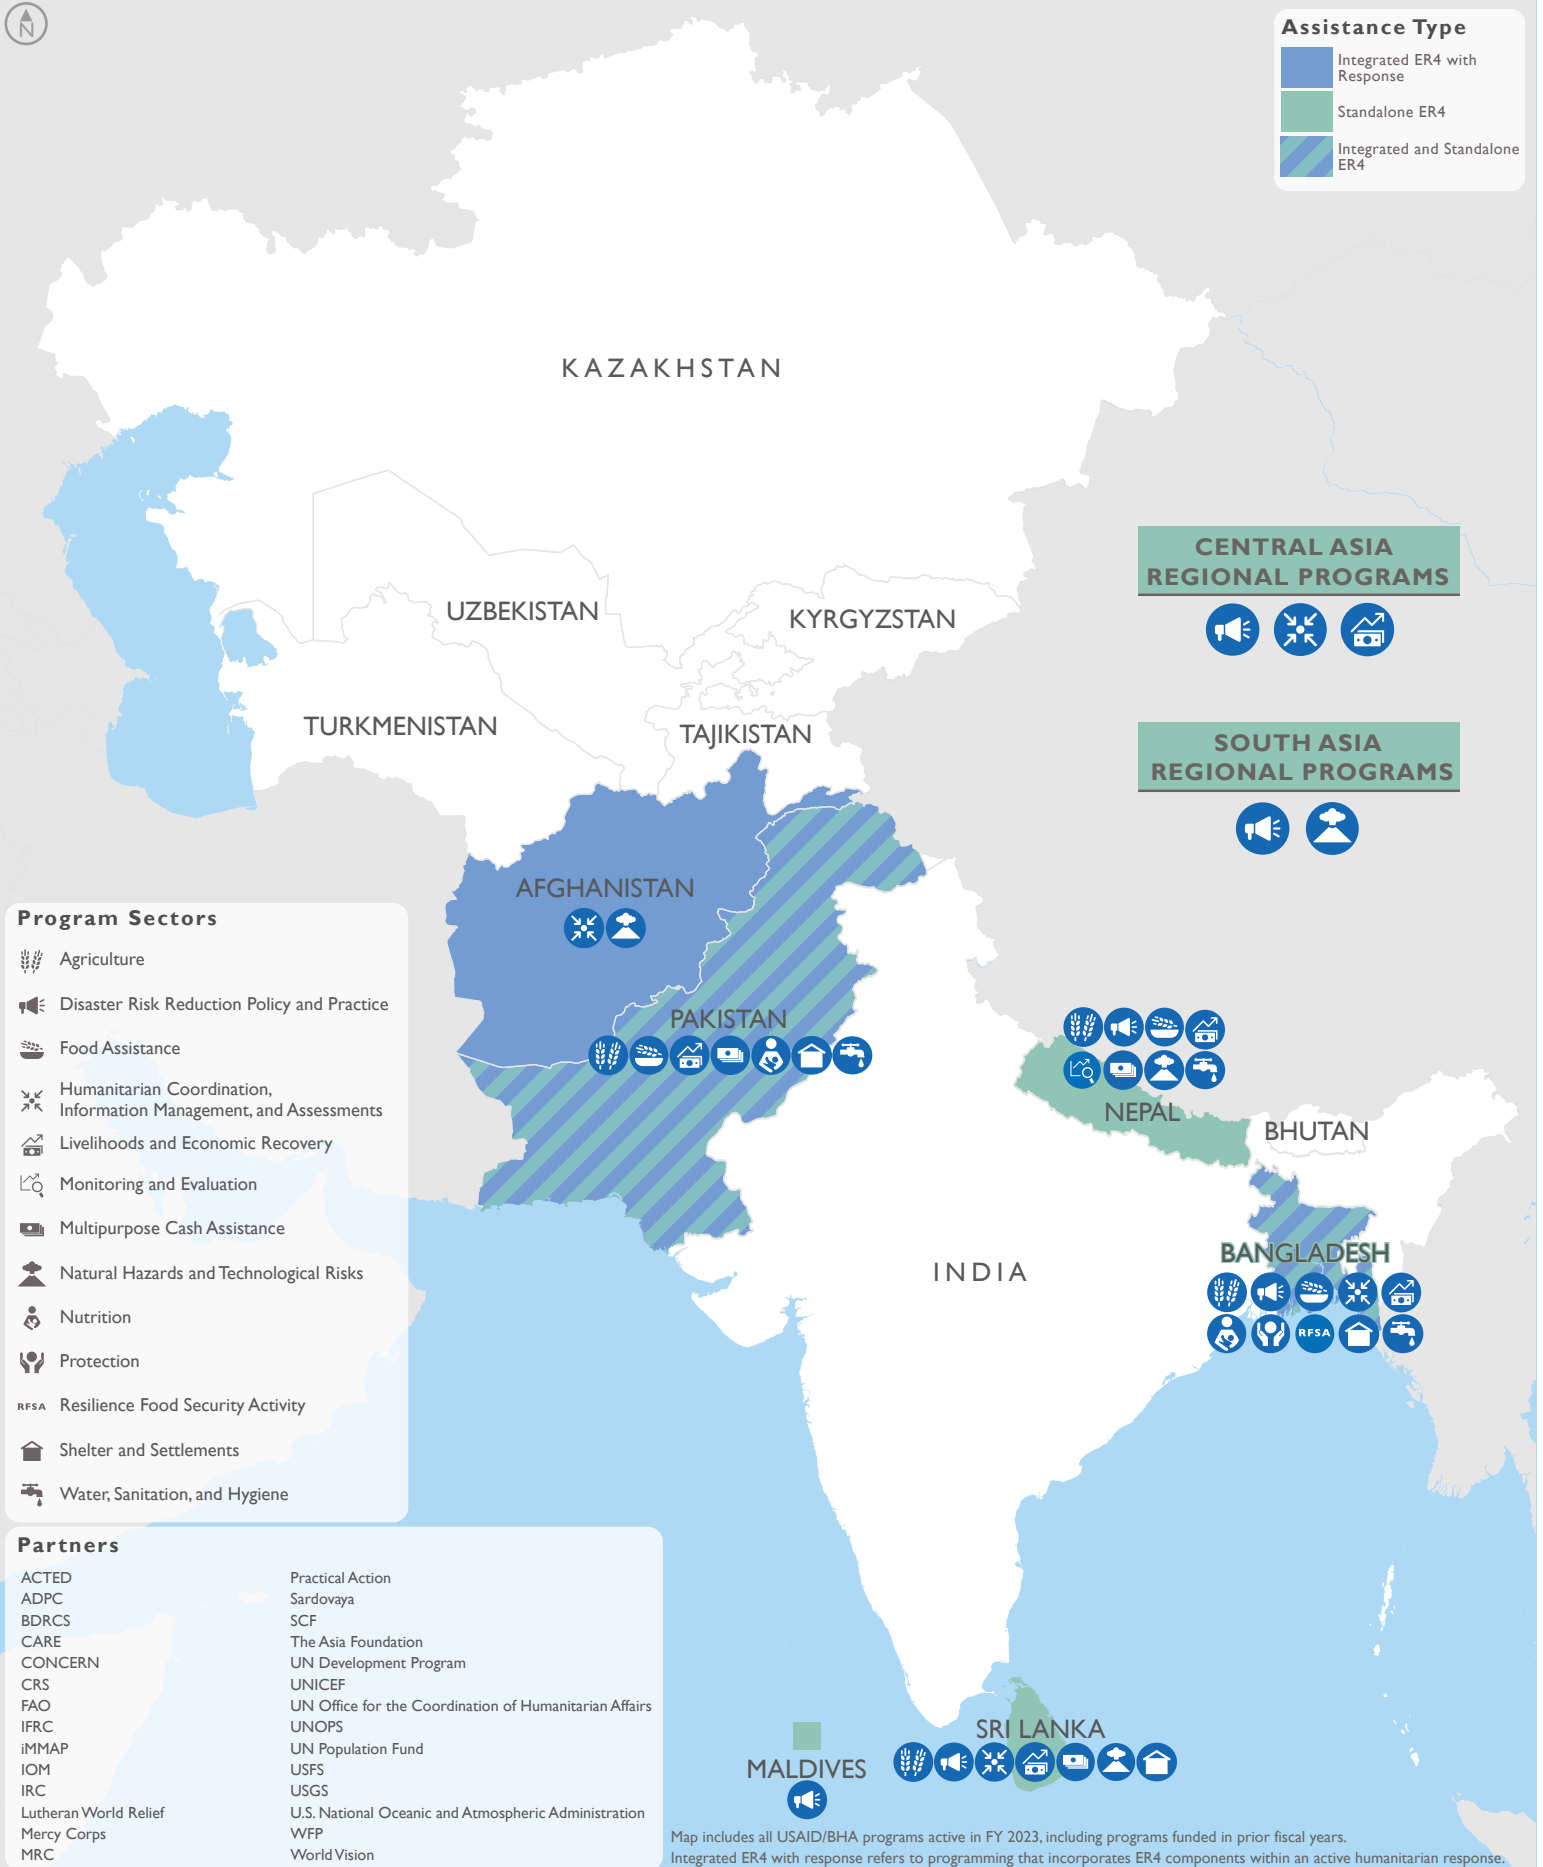

SOUTH AND CENTRAL ASIA

USAID/BHA Early Recovery, Risk Reduction, and Resilience (ER4) Assistance

Map includes all USAID/BHA programs active in FY 2023, including programs funded in prior fiscal years. Integrated ER4 with response refers to programming that incorporates ER4 components within an active humanitarian response.