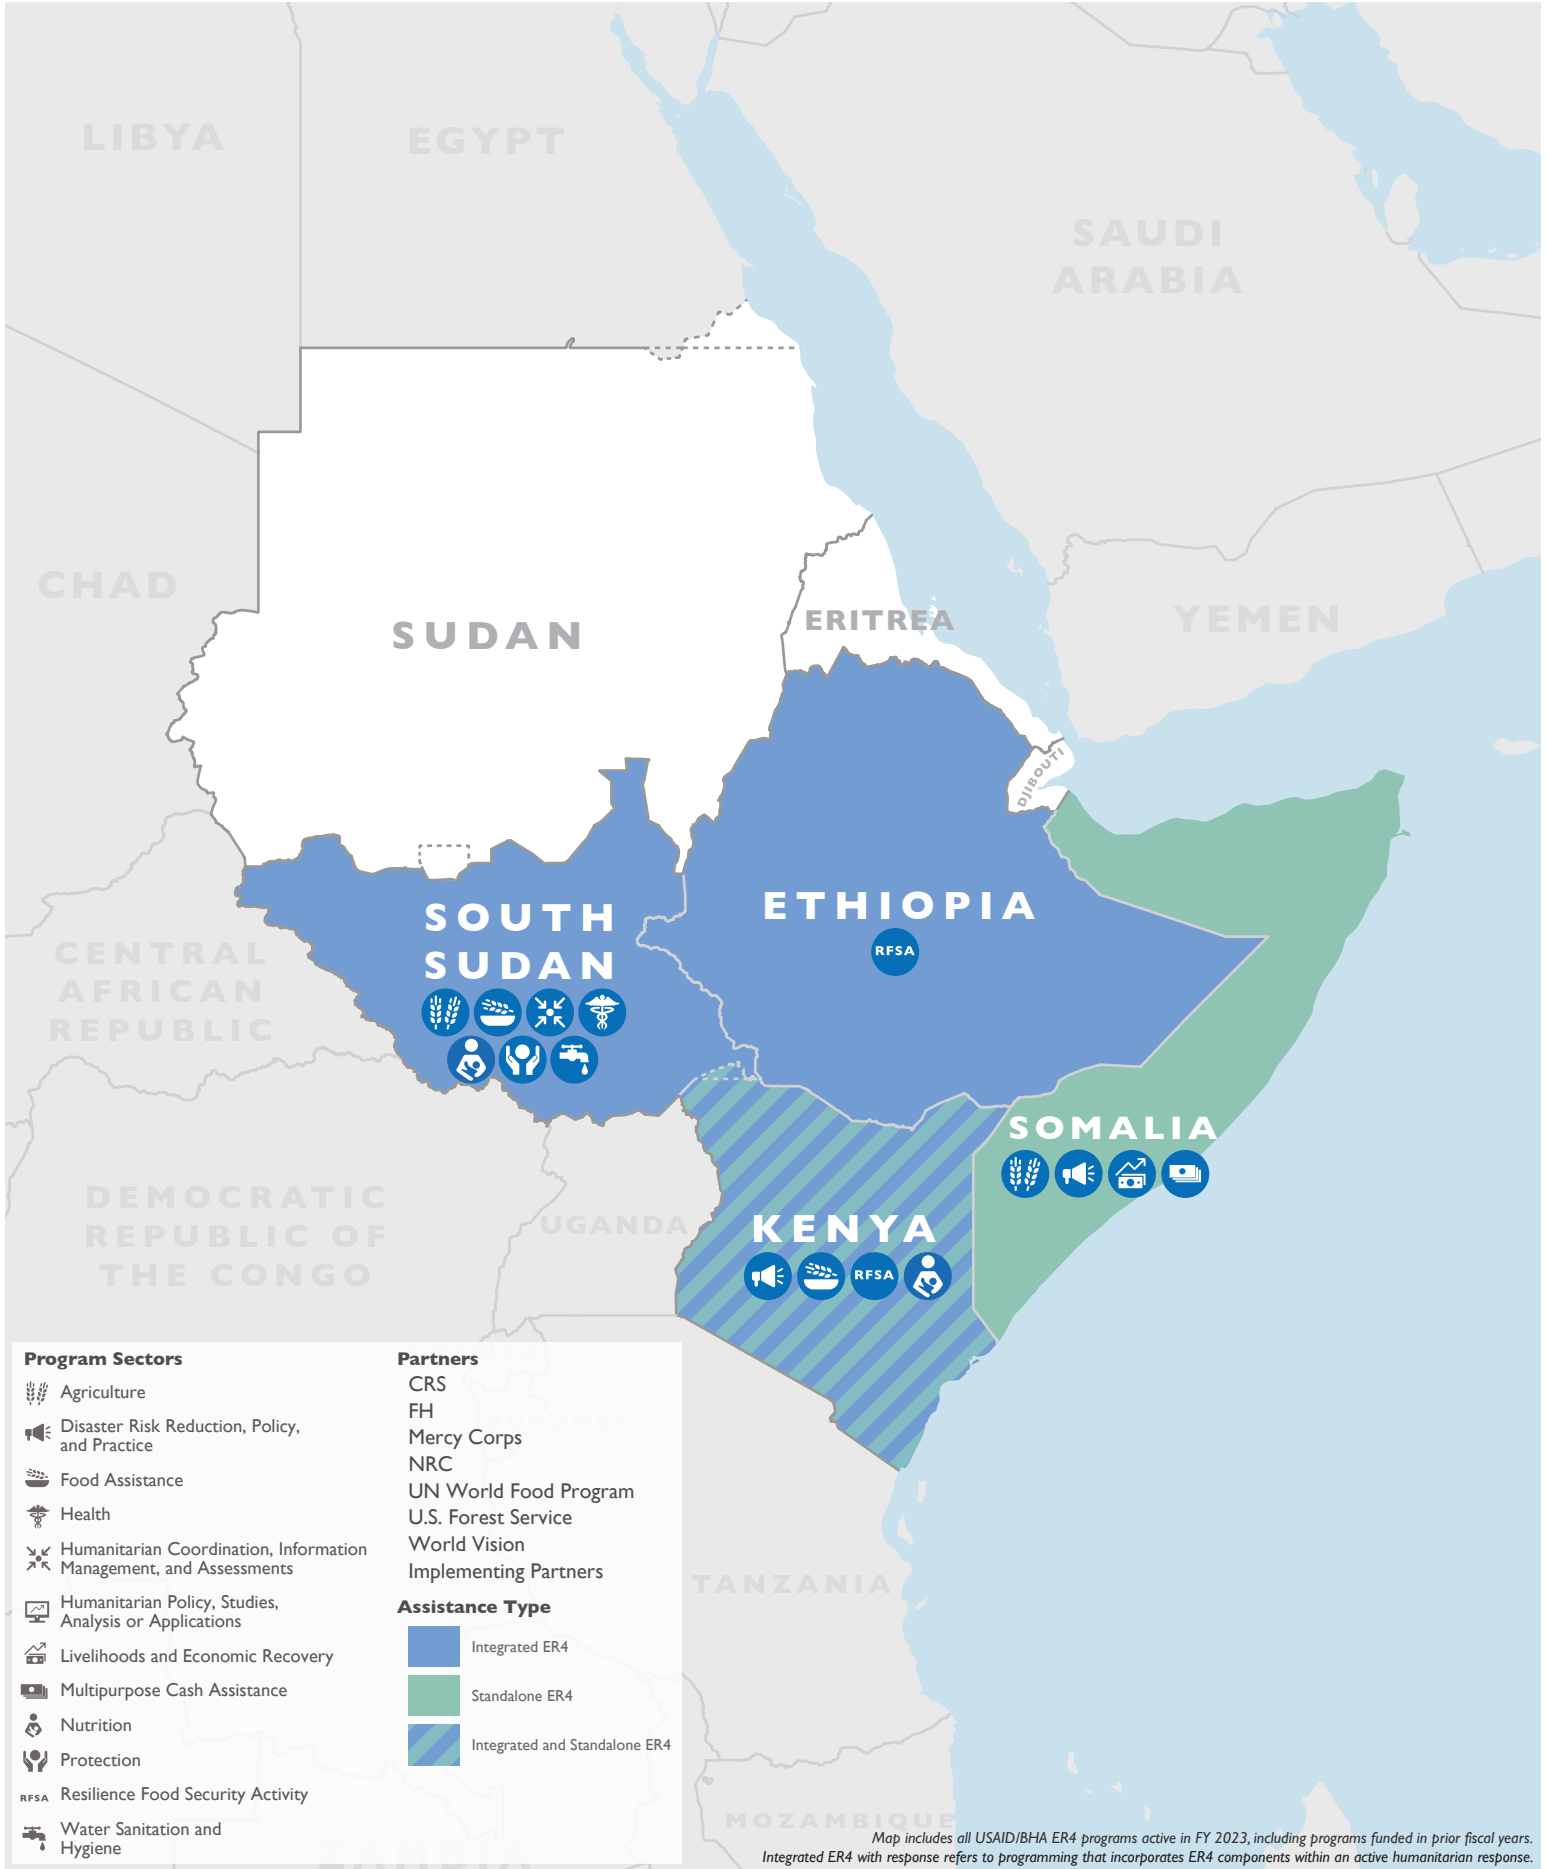

EAST AFRICA AND SUDANS

USAID/BHA Early Recovery, Risk Reduction, and Resilience (ER4) Assistance

Map includes all USAID/BHA ER4 programs active in FY 2023, including programs funded in prior fiscal years. Integrated ER4 with response refers to programming that incorporates ER4 components within an active humanitarian response.